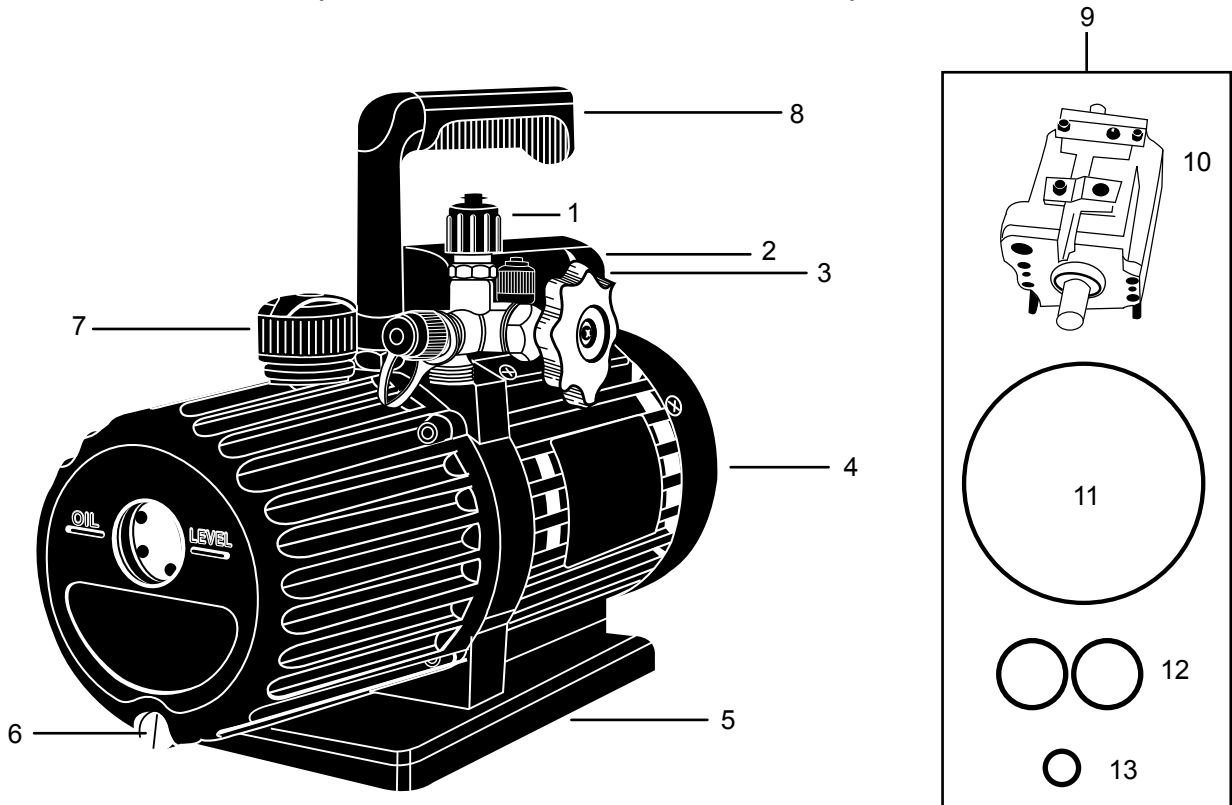

**Mastercool**<sup>®</sup>  
*"World Class Quality"*

**6 CFM, TWO STAGE  
 VACUUM PUMP**

**REPAIRABLE PARTS BREAKDOWN  
 (90066-2V-110-BL, 90066-2V-220-BL)**

| REF. # | DESCRIPTION                        | PART #               |
|--------|------------------------------------|----------------------|
| 1.     | T-FITTING                          | 90056-18-R           |
| 2.     | 110V POWER CORD<br>220V POWER CORD | 6535-110<br>6535-220 |
| 3.     | ON/OFF SWITCH                      | 90066-B-SW           |
| 4.     | FAN COVER                          | 90066-B-FC           |
| 5.     | BASE PLATE                         | 90066-B-BP           |
| 6.     | OIL DRAIN FITTING WITH O-RINGS     | 90062-B-28           |
| 7.     | EXHAUST FITTING                    | 90066-10-B           |
| 8.     | HANDLE                             | 90066-B-H            |
| 9.     | CARTRIDGE KIT                      | 90166-B              |
| 10.    | CARTRIDGE                          | 90066B-03            |
| 11.    | PUMP COVER GASKET                  | 90066B-13            |
| 12.    | O-RING ON HOUSING                  | 90066B-22 (QTY 2)    |
| 13.    | SMALL O-RING ON HOUSING            | 90066B-23            |