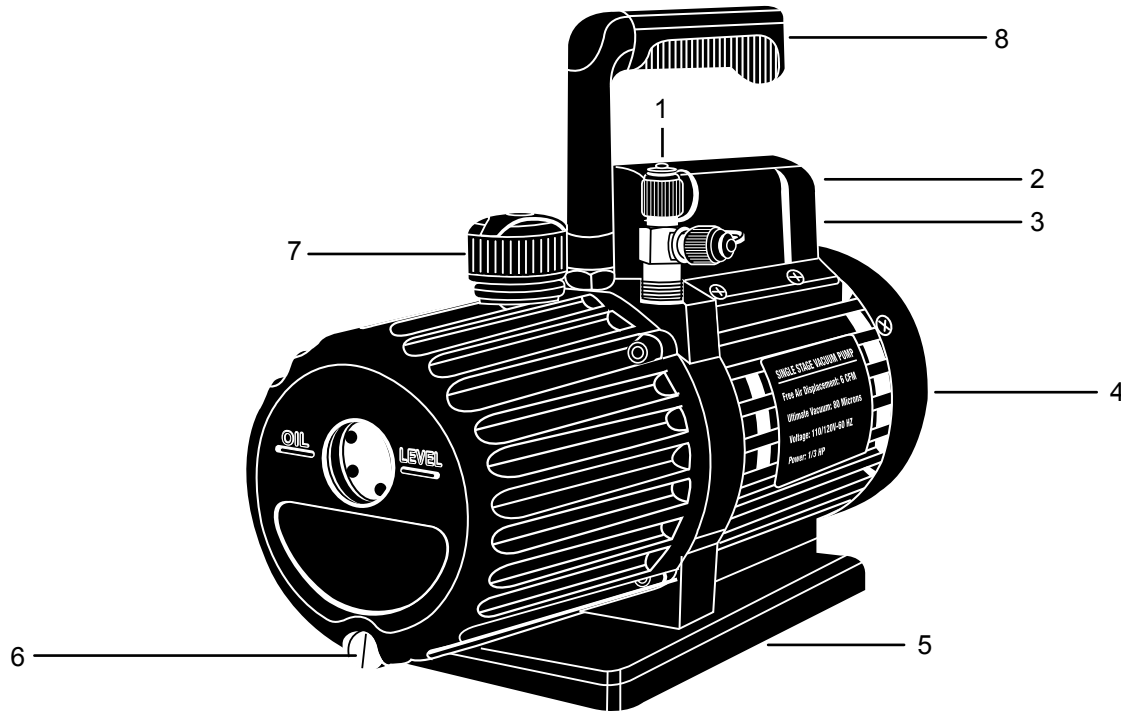

**Mastercool**<sup>®</sup> Inc.  
*"World Class Quality"*

**6 CFM, SINGLE STAGE  
 VACUUM PUMP**

**REPAIRABLE PARTS BREAKDOWN  
 (90066-BL)**

REF. #	DESCRIPTION	PART #
1.	T-FITTING	90052-31
3.	110V POWER CORD	6534-110
4.	ON/OFF SWITCH	90066-B-SW
2.	FAN COVER	90066-B-FC
5.	BASE PLATE	90066-B-BP
6.	OIL DRAIN FITTING WITH O-RINGS	90062-B-28
7.	EXHAUST FITTING	90066-10-B
8.	HANDLE	90066-B-H