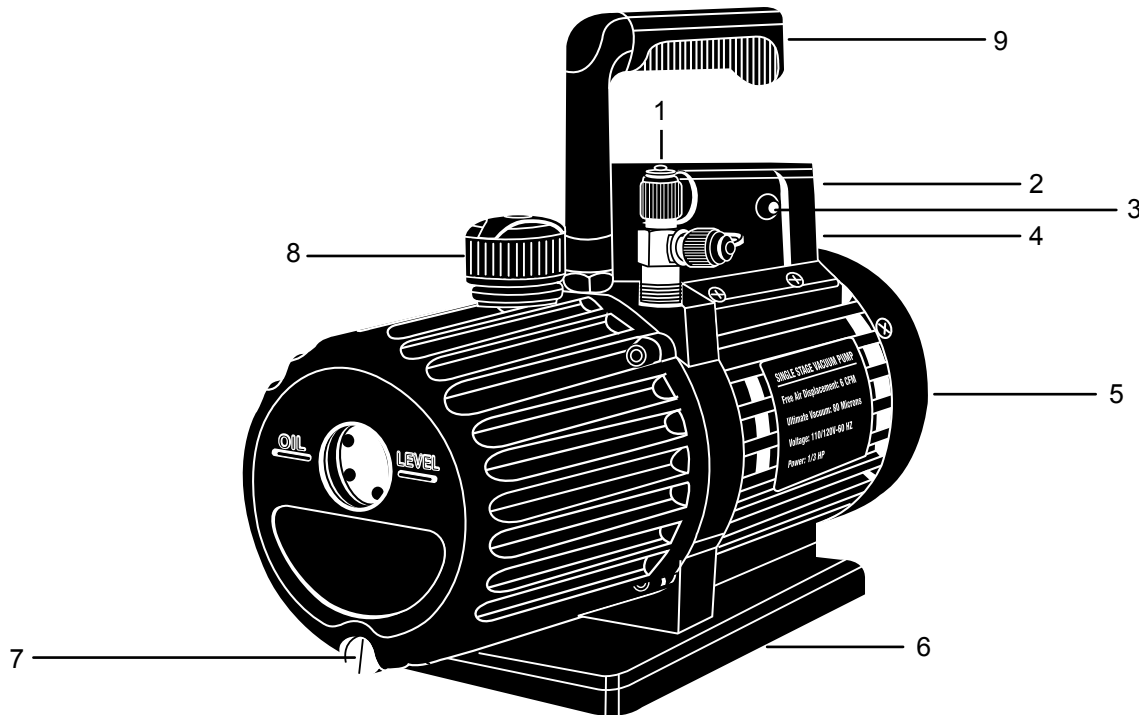

**Mastercool**<sup>®</sup>  
*"World Class Quality"*

**6 CFM, SINGLE STAGE  
 SPARK FREE VACUUM PUMP**

**REPAIRABLE PARTS BREAKDOWN  
 (90066-BL-SF)**

REF. #	DESCRIPTION	PART #
1.	T-FITTING	90052-31
2.	110 V POWER CORD	6534-110
3.	CIRCUIT BREAKER	90066-CB-110
4.	ON/OFF SWITCH	69843-34
5.	FAN COVER	90066-B-FC
6.	BASE PLATE	90066-B-BP
7.	OIL DRAIN FITTING WITH O-RINGS	90062-B-28
8.	EXHAUST FITTING	90066-10-B
9.	HANDLE	90066-B-H