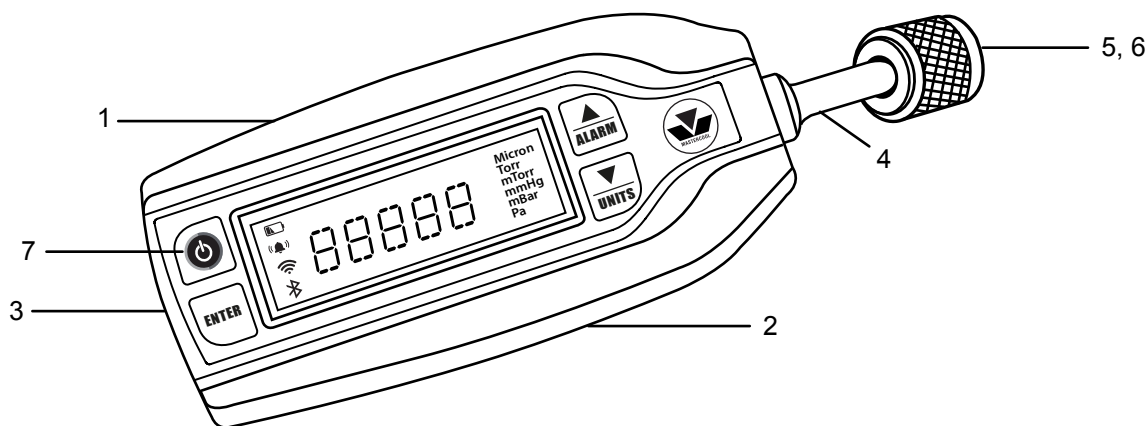

Mastercool[®]
"World Class Quality"

**DIGITAL VACUUM GAUGE
 WITH BLUETOOTH[®]
 WIRELESS TECHNOLOGY**

**REPAIRABLE PARTS BREAKDOWN
 (98063-BT)**

REF. #	DESCRIPTION	PART #
1.	TOP SHELL	98063-001
2.	BOTTOM SHELL	98063-002
3.	PC BOARD	98063-PC
4.	VACUUM SENSOR COMPLETE	99923-003B-1
5.	GASKET FOR 1/4" FITTING	42010-R
6.	DEPRESSOR FOR 1/4" FITTING	42014
7.	KEYPAD	98063-KEYPAD