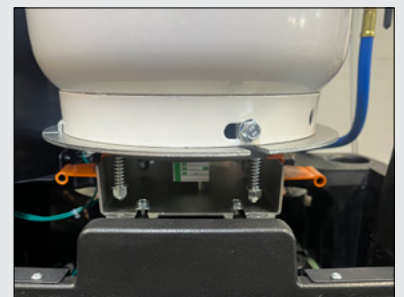

## MC-TANKBRKT-2 MAGNETIC STABILIZER TANK BRACKET

- Place the brackets as pictured between the tank and scale platform
- Magnetic feature will ensure a secure fit.
- Remove the magnetic stabilizing brackets before R/R/R use to ensure proper charging.

Mastercool's Magnetic Stabilizer Tank Bracket allows the end user to transport their COMMANDER recovery/recycle/recharge machine to different locations without having to recalibrate the scale.

- Prevents the transducer from shifting during transit
- Transport through normal road conditions (no off-road conditions)
- For use with all Mastercool COMMANDER R/R/R machines