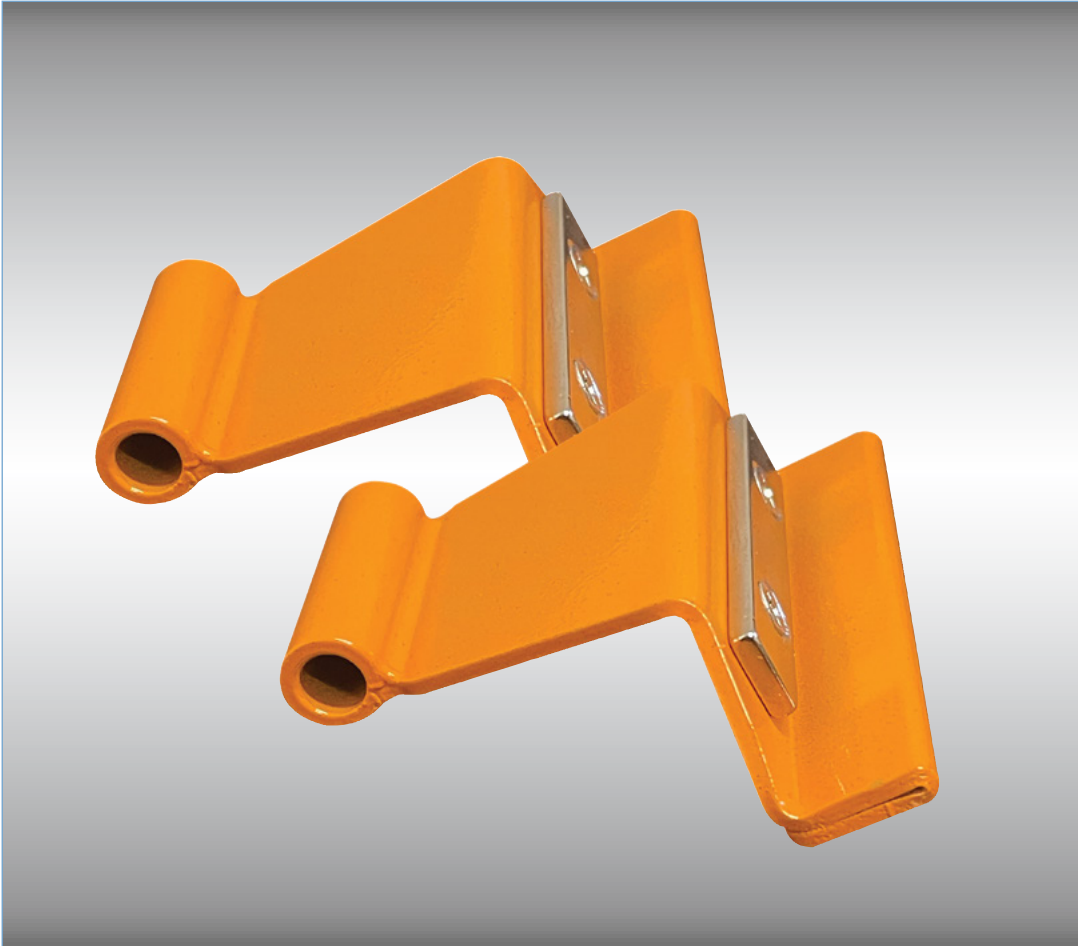

## MC-TANKBRKT-2 MAGNETIC STABILIZER TANK BRACKET

- Place the brackets as pictured between the tank and scale platform
- Magnetic feature will ensure a secure fit.
- Remove the magnetic stabilizing brackets before R/R/R use to ensure proper charging.

Mastercool's Magnetic Stabilizer Tank Bracket allows the end user to transport their COMMANDER recovery/recycle/recharge machine to different locations without having to recalibrate the scale.

- Prevents the transducer from shifting during transit
- Transport through normal road conditions (no off-road conditions)
- For use with all Mastercool COMMANDER R/R/R machines