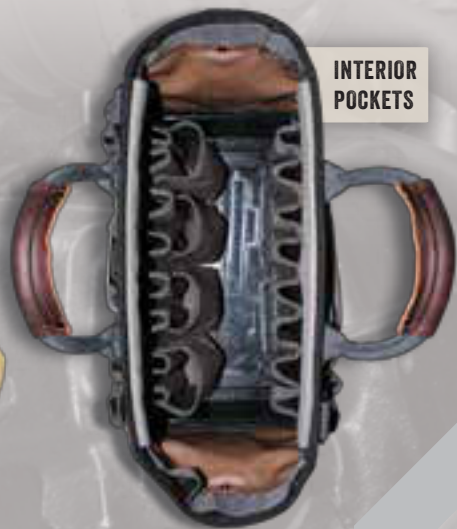

MB-TTXL

TPR RUBBER BASE WON'T SCRATCH FLOORS

**NEW
2019**

INTERIOR
POCKETS

FEATURES

DIM. 13" H X 16" L X 9" W | WT. 6.5 LBS

- ▣ 2 INTERIOR, REMOVABLE TOOL POCKET SLEEVES, TOTALING 18 POCKETS
- ▣ LEATHER GRIPS AND TRIM
- ▣ 32 EXTERIOR VERTICAL TOOL POCKETS
- ▣ POLYPROPYLENE BOTTOM OVER-MOLDED WITH NON-MARKING TPR RUBBER
- ▣ STAINLESS STEEL TAPE MEASURE CLIP
- ▣ POLYESTER CANVAS BODY FABRIC
- ▣ 5-YEAR LIMITED WARRANTY

32 EXTERIOR
VERTICAL TOOL
POCKETS

NON-MARKING,
TPR RUBBER
BOTTOM

LEATHER GRIPS
AND TRIM

OUTSIDE MOUNTED
STAINLESS STEEL
TAPE CLIP

VETO PRO PAC®