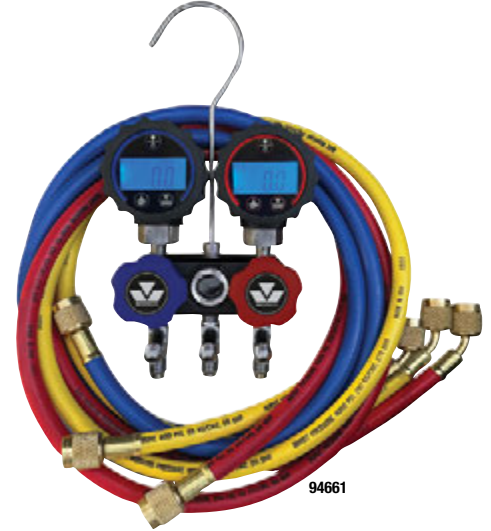

COMPACT MANIFOLD WITH FRONT MOUNTED HOSE HOLDERS ALLOWS FOR PRECISE CALCULATIONS IN THE PALM OF YOUR HAND

Mastercool's Black Series Compact 2-Way Digital Manifold Gauge Set effortlessly performs pressure and temperature calculations and displays them on a large blue backlit LCD display. Constructed of the finest materials and machined with precision to the highest quality standards this compact manifold provides automatic shut-off, units conversion, over range alarm, max and min values and refrigerants selection providing for a powerful tool for the hard-working technician.

FEATURES:

- Compact black anodized aluminum block with matte chrome fittings offer an extremely portable solution to fit the needs of every busy technician
- Easily perform pressure/temperature calculations for up to 91 different refrigerants including R134a, R410a and R22 refrigerants
- Unit conversion between MPa, kPa, bar, psi, kg/cm², inHg
- Large 4-digit "blue" backlit LCD display provides vibrant readings in even the darkest of environments
- Displays alarm indication when over range, celcius or fahrenheit designation and low battery warning directly on the LCD screen
- Large sight glass for quick visual refrigerant checks
- Easy to grip knobs

* Manifolds assembled with ball valves at the end of hoses, add a -E

94661

R134a COMPACT 2-WAY MANIFOLD

- Left fitting - 1/2" ACME with R134a low side coupling holder
- Center fitting - 1/2" ACME fitting with 1/2" ACME holder
- Right fitting - 1/2" ACME with R134a high side coupling holder
- Front facing hose holder