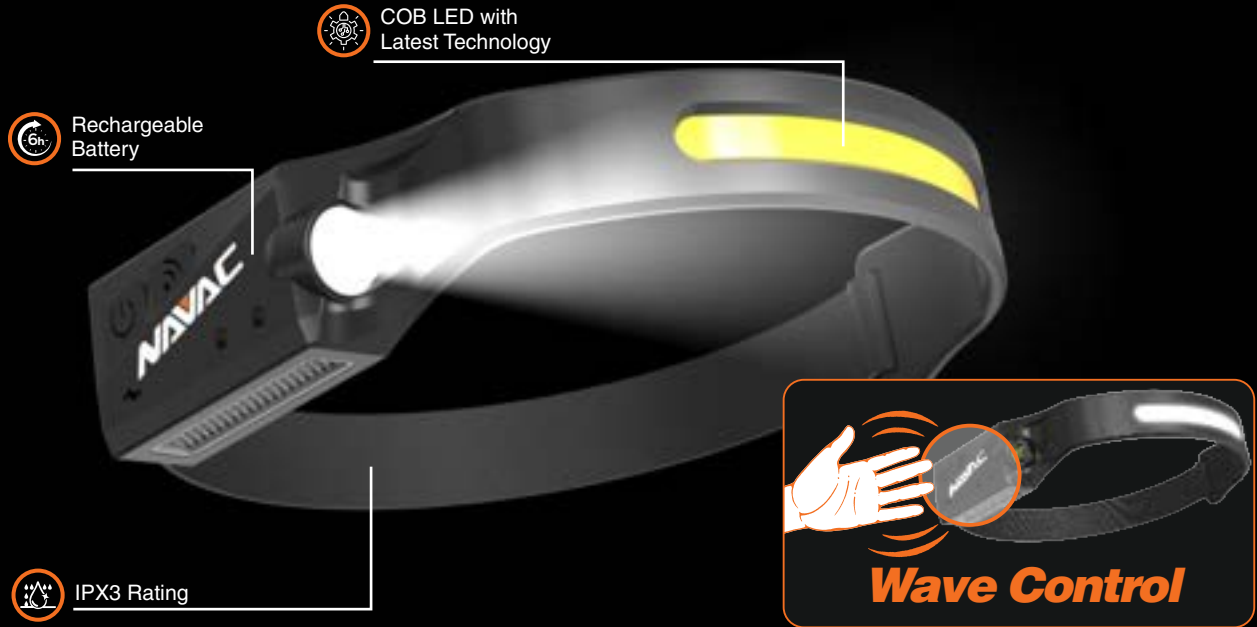

Empowering you to work smarter

PL2 LED Headlamp

350 Lumens

Versatile Way to Light Your Path

Brightness

- Extra-bright at 350 lumens
- Long-distance illumination up to 330 feet

Rechargeable Battery

- Rechargeable lithium battery included
- Up to 6 hours runtime

Multiple Lighting Modes

- 5 Lighting Modes: High (COB), Low (COB), High (Spot), Low (Spot), Strobe
- Induction sensor for wave control

COB LED with Latest Technology

- Suitable for continuous illumination

Comfortable Headband

- Adjustable length
- Breathable and stretchable material

Convenience and Portability

- Type-C charging port
- IPX3 rating

Model	Unit	PL2
Modes		High (COB), Low (COB), High (Spot), Low (Spot), Strobe
Light Output	Lumen	350 (Spot), 175 (COB)
Rechargeable Battery Spec	mAh, V	1200, 3.7
Range	Feet	330 (Spot), 50 (COB)
Weatherproof Rating		IPX3
Working Time		4 Hours (High Mode), 6 Hours (Low Mode)
Dimensions	in	11.8 x 11.8 x 1.3
Weight	oz	2.47