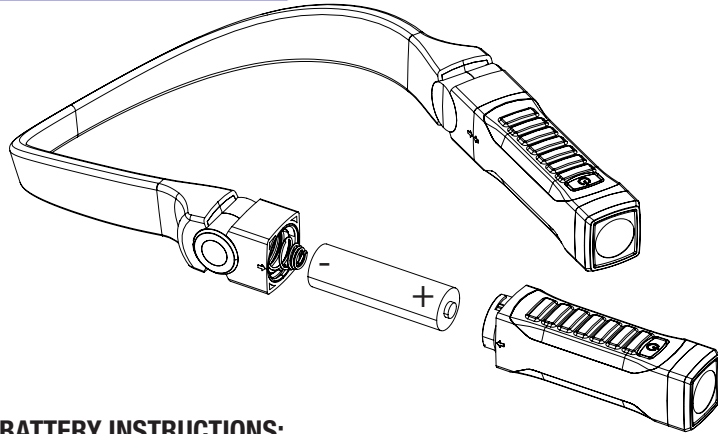

10990

1-Year Limited Warranty

Test Equipment Depot
5 Commonwealth Ave
Woburn, MA 01801
Phone 781-665-1400
Toll Free 1-800-517-8431

Visit us at www.TestEquipmentDepot.com

BATTERY INSTRUCTIONS:

- 2 AA batteries are included
- Remove insulator from batteries before use
- Twist the body of the light counterclockwise so the arrows are no longer aligned
- Remove the old batteries and insert batteries in correct polarity direction from the diagram above; always replace with new AA batteries — never mix old and new batteries
- Re-assemble and lock by twisting the body clockwise and aligning the arrows
- Failure to insert batteries in the correct polarity as indicated in the diagram may shorten the life of the batteries or cause batteries to leak
- Do not dispose of batteries in fire — batteries should always be recycled or disposed of as per state and local guidelines

10990

1-Year Limited Warranty

CE  
Prop 65 Compliant

USE INSTRUCTIONS:

- There are two power switches—each light head operates separately
First Click- ON | HIGH
Second Click- ON | LOW
Third Click- OFF

WARNING: