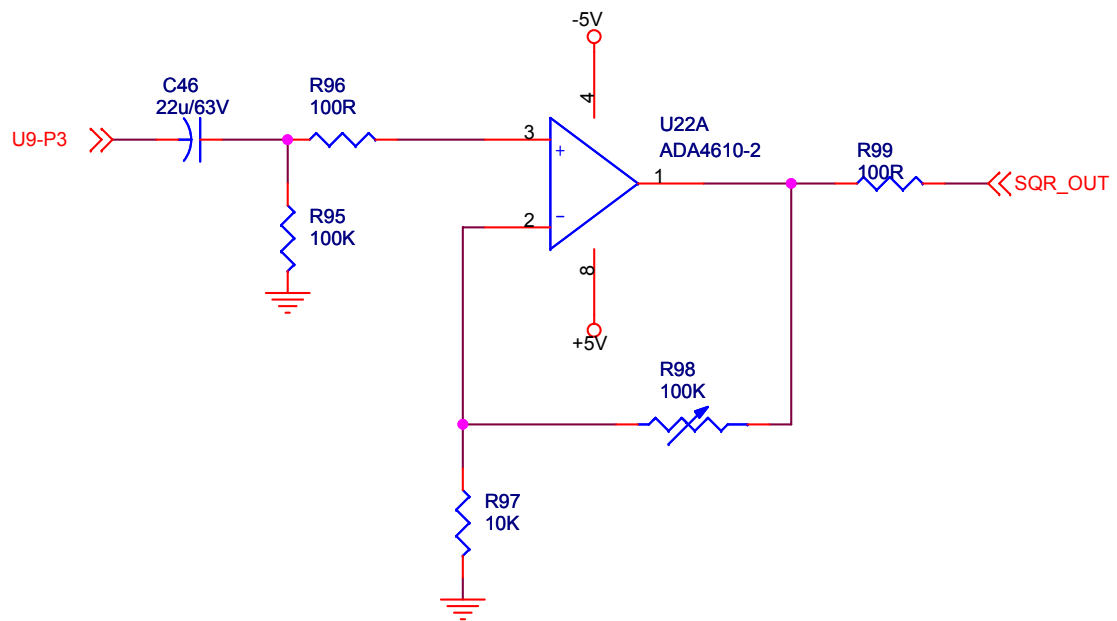

Test Equipment Depot
5 Commonwealth Ave
Woburn, MA 01801
Phone 781-665-1400
1-800-517-8431 Toll Free 1-800-517-8431
Visit us at www.TestEquipmentDepot.com

GLOBAL SPECIALTIES		
Title 100KHZ FUNCTION GENRATOR(2)		
Size A	Document Number PB-503.PB-503C	Rev <RevCode>
Date:	Monday, October 28, 2013	Sheet 6 of 6