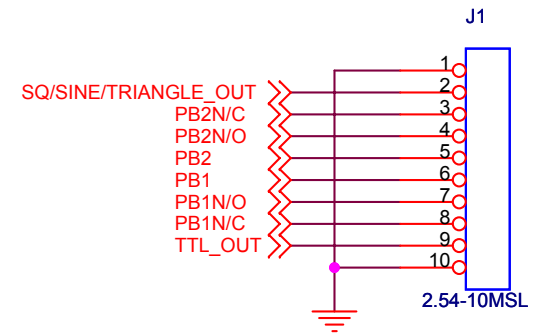

<b>GLOBAL SPECIALTIES</b>		
Title 100KHZ FUNCTION GENERATOR(1)		
Size B	Document Number PB-503.PB-503C	Rev <RevCode>
Date:	Monday, August 26, 2013	Sheet 2 of 6

<b>GLOBAL SPECIALTIES</b>		
Title PUSH SW DEBOUNCE SECTION		
Size A	Document Number PB-503.PB-503C	Rev <RevCode>
Date:	Monday, August 26, 2013	Sheet 3 of 6