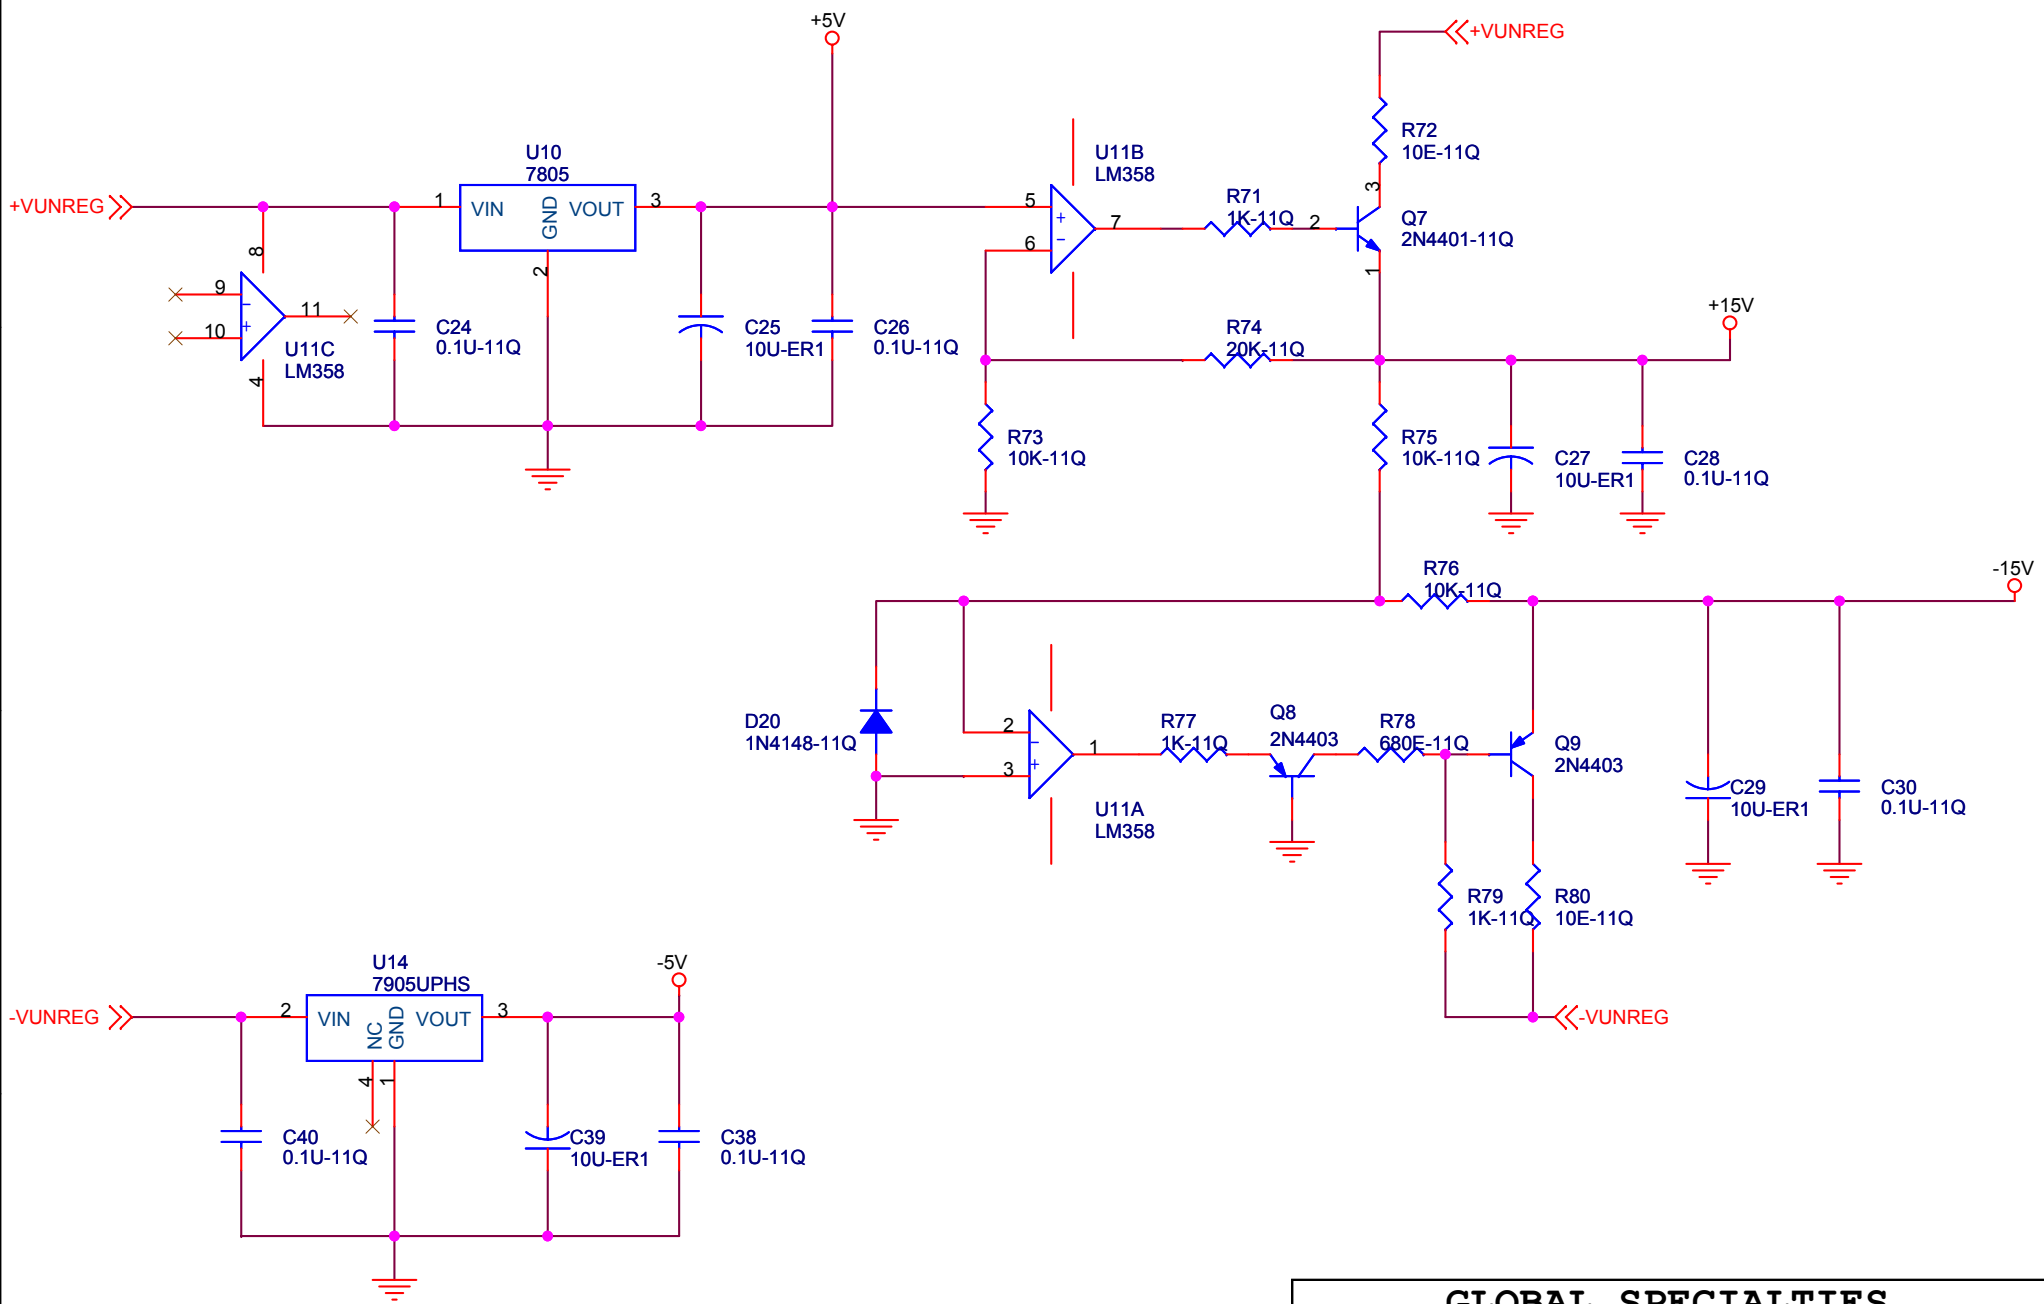

<b>GLOBAL SPECIALTIES</b>		
Title 100KHZ FUNCTION GENERATOR(1)		
Size B	Document Number PB-503.PB-503C	Rev <RevCode>
Date:	Monday, August 26, 2013	Sheet 2 of 6

<b>GLOBAL SPECIALTIES</b>		
Title PUSH SW DEBOUNCE SECTION		
Size A	Document Number PB-503.PB-503C	Rev <RevCode>
Date:	Monday, August 26, 2013	Sheet 3 of 6

<b>GLOBAL SPECIALTIES</b>		
Title		
INTERNAL POWER SUPPLY		
Size	Document Number	Rev
A	PB-503.PB-503C	<RevCode>
Date:	Monday, August 26, 2013	Sheet 4 of 6

**Test Equipment Depot**  
 5 Commonwealth Ave  
 Woburn, MA 01801  
 Phone 781-665-1400  
 1-800-517-8431 Toll Free 1-800-517-8431  
 Visit us at [www.TestEquipmentDepot.com](http://www.TestEquipmentDepot.com)