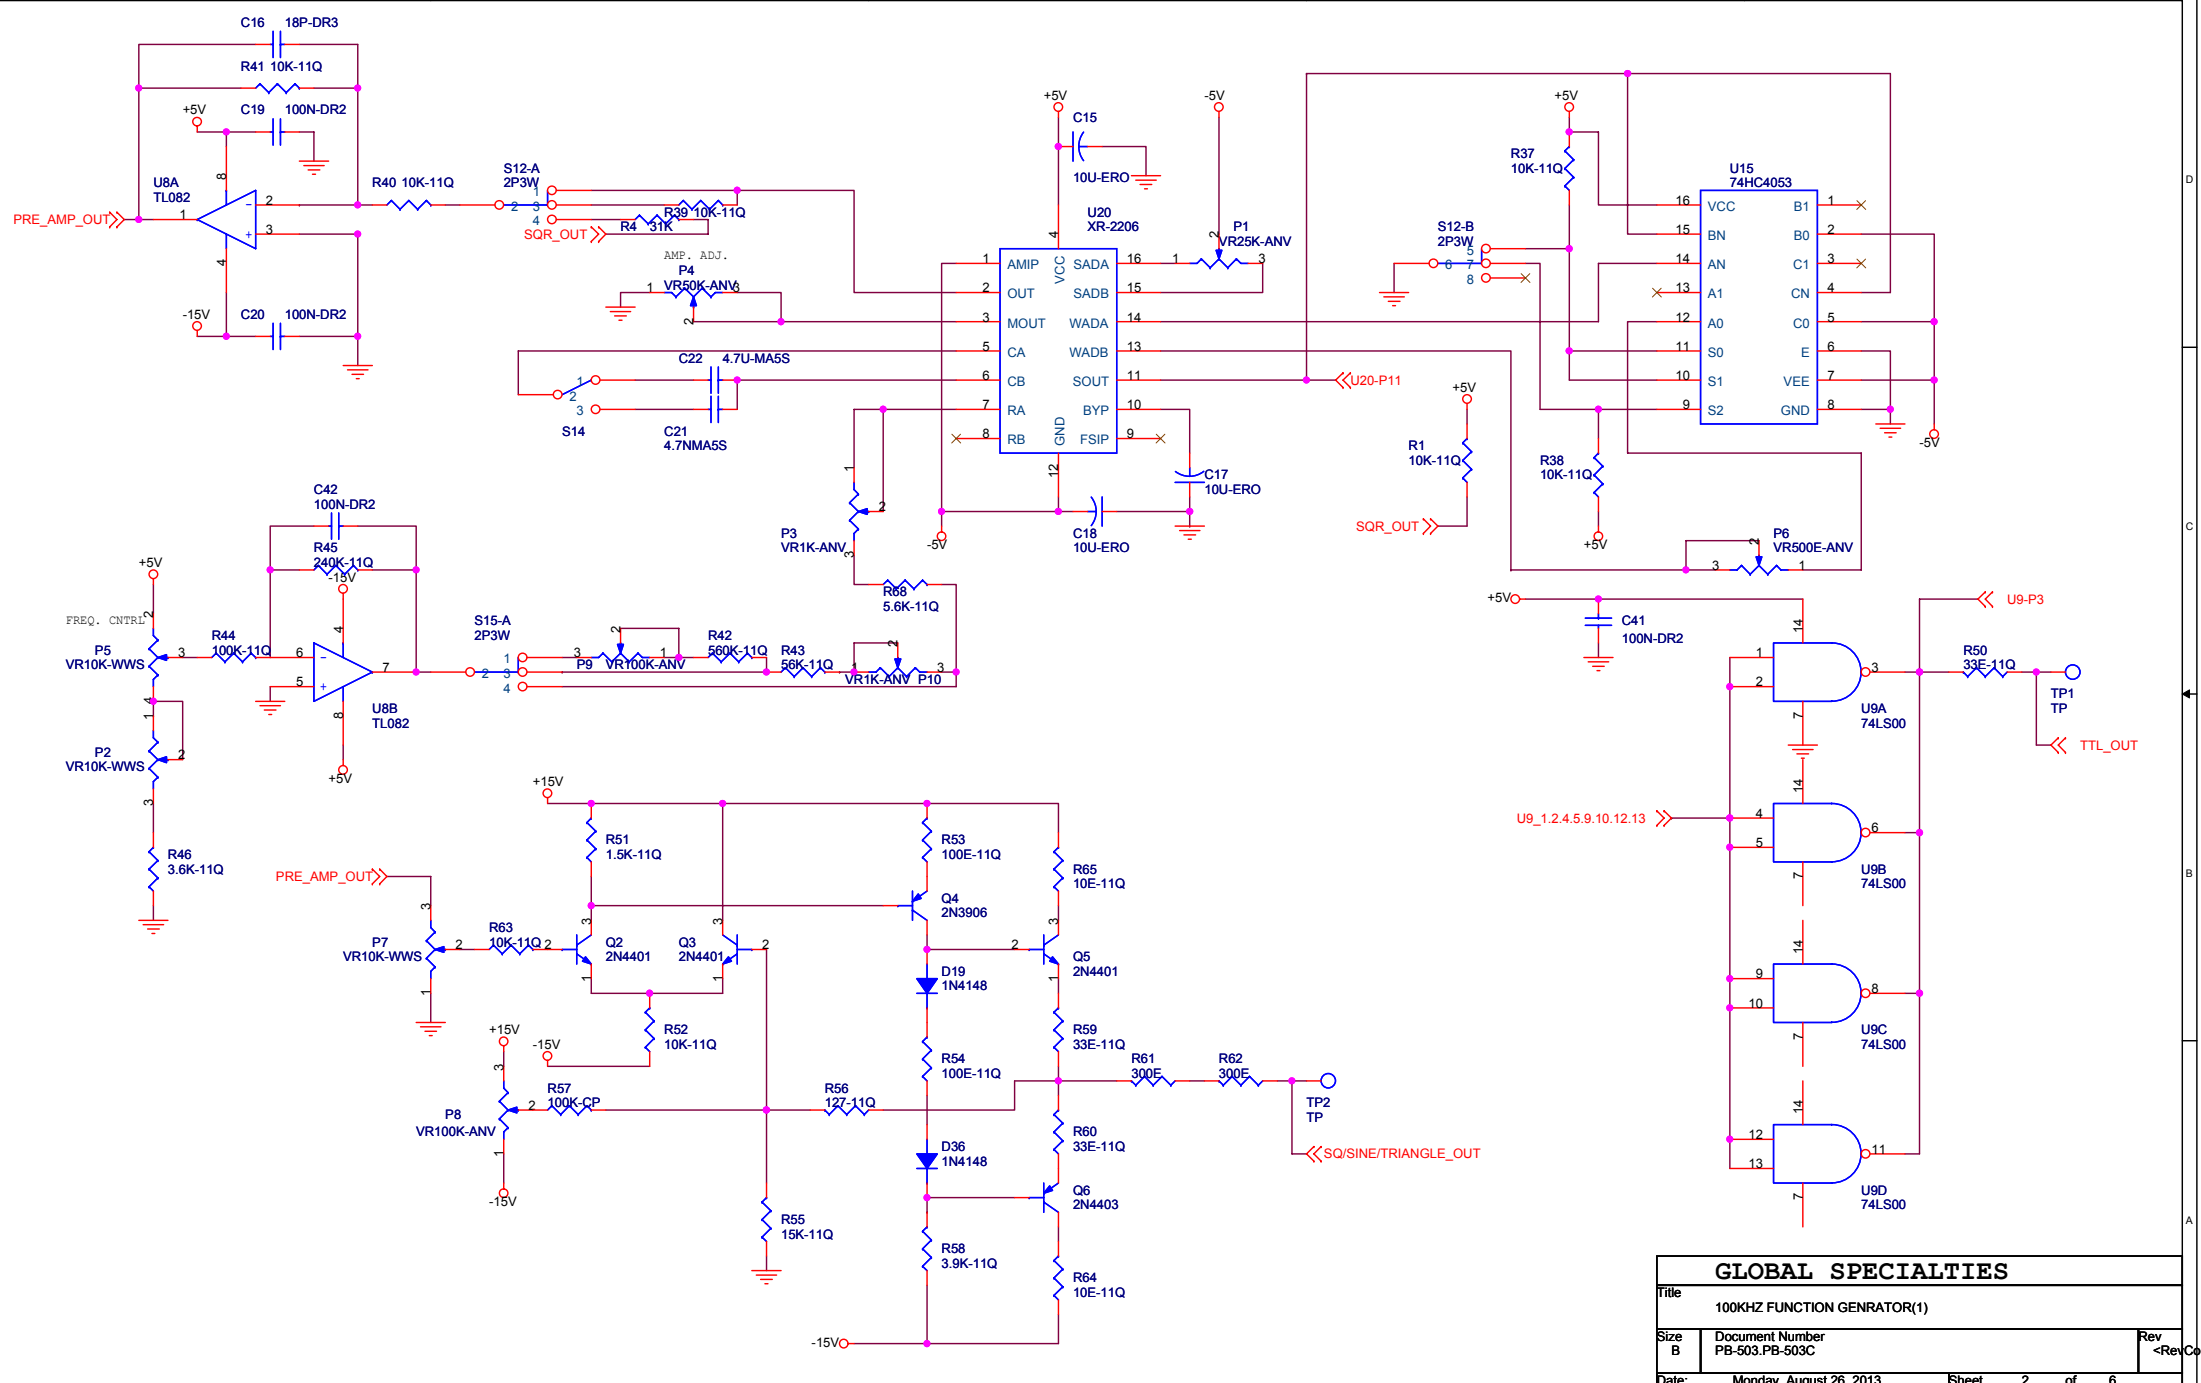

5 Commonwealth Ave  
Woburn, MA 01801  
Phone 781-665-1400  
Toll Free 1-800-517-8431

Visit us at [www.TestEquipmentDepot.com](http://www.TestEquipmentDepot.com)

<b>GLOBAL SPECIALTIES</b>		
Title EXTERNAL POWER SUPPLY		
Size A	Document Number PB-503.PB-503C	Rev 1.0
Date:	Monday, August 26, 2013	Sheet 1 of 6

<b>GLOBAL SPECIALTIES</b>		
Title 100KHZ FUNCTION GENERATOR(1)		
Size B	Document Number PB-503.PB-503C	Rev <RevCode>
Date:	Monday, August 26, 2013	Sheet 2 of 6

<b>GLOBAL SPECIALTIES</b>		
Title PUSH SW DEBOUNCE SECTION		
Size A	Document Number PB-503.PB-503C	Rev <RevCode>
Date:	Monday, August 26, 2013	Sheet 3 of 6

<b>GLOBAL SPECIALTIES</b>		
Title		
INTERNAL POWER SUPPLY		
Size	Document Number	Rev
A	PB-503.PB-503C	<RevCode>
Date:	Monday, August 26, 2013	Sheet 4 of 6

**Test Equipment Depot**  
 5 Commonwealth Ave  
 Woburn, MA 01801  
 Phone 781-665-1400  
 1-800-517-8431 Toll Free 1-800-517-8431  
 Visit us at [www.TestEquipmentDepot.com](http://www.TestEquipmentDepot.com)