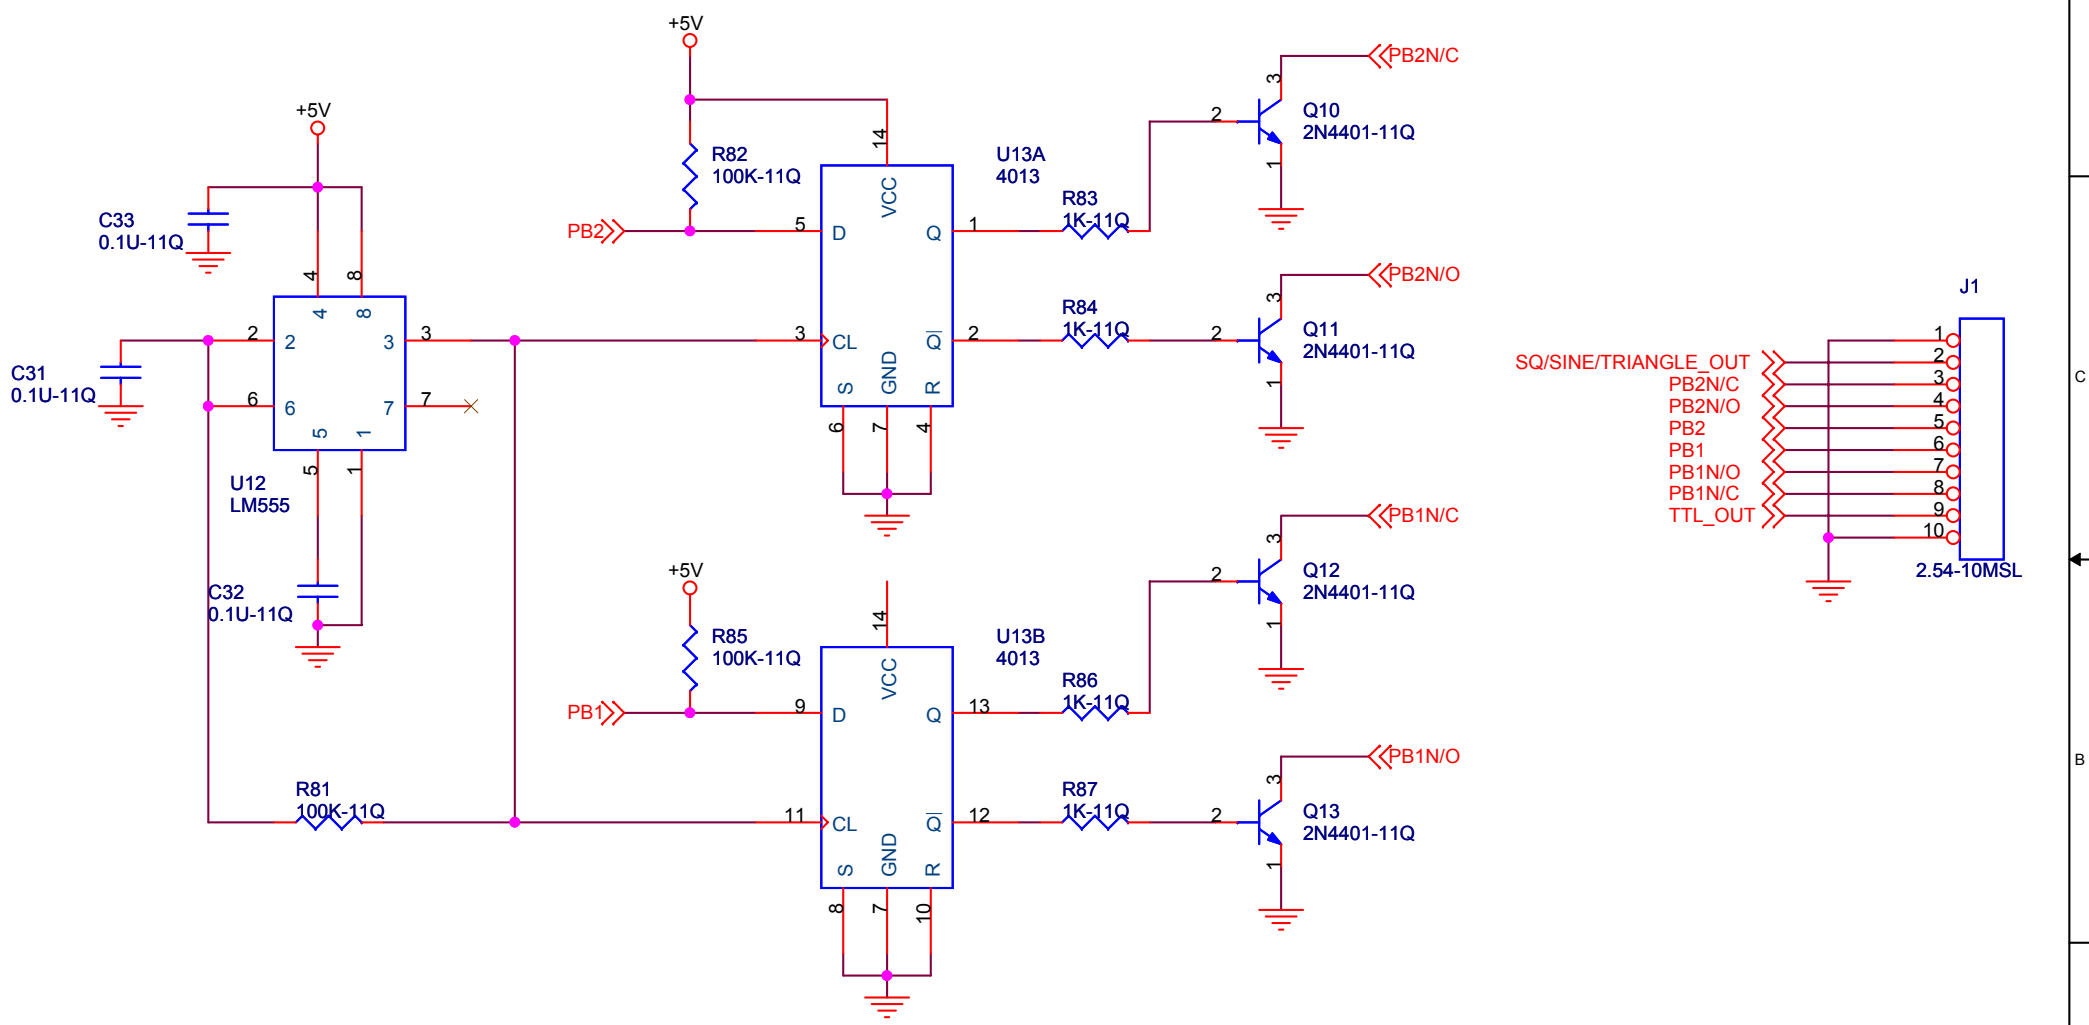

5 Commonwealth Ave  
Woburn, MA 01801  
Phone 781-665-1400  
Toll Free 1-800-517-8431

Visit us at [www.TestEquipmentDepot.com](http://www.TestEquipmentDepot.com)

<b>GLOBAL SPECIALTIES</b>		
Title EXTERNAL POWER SUPPLY		
Size A	Document Number PB-503.PB-503C	Rev 1.0
Date:	Monday, August 26, 2013	Sheet 1 of 6

<b>GLOBAL SPECIALTIES</b>		
Title 100KHZ FUNCTION GENERATOR(1)		
Size B	Document Number PB-503.PB-503C	Rev <RevCode>
Date:	Monday, August 26, 2013	Sheet 2 of 6

<b>GLOBAL SPECIALTIES</b>		
Title PUSH SW DEBOUNCE SECTION		
Size A	Document Number PB-503.PB-503C	Rev <RevCode>
Date:	Monday, August 26, 2013	Sheet 3 of 6

<b>GLOBAL SPECIALTIES</b>		
Title		
INTERNAL POWER SUPPLY		
Size	Document Number	Rev
A	PB-503.PB-503C	<RevCode>
Date:	Monday, August 26, 2013	Sheet 4 of 6

**Test Equipment Depot**  
 5 Commonwealth Ave  
 Woburn, MA 01801  
 Phone 781-665-1400  
 1-800-517-8431 Toll Free 1-800-517-8431  
 Visit us at [www.TestEquipmentDepot.com](http://www.TestEquipmentDepot.com)