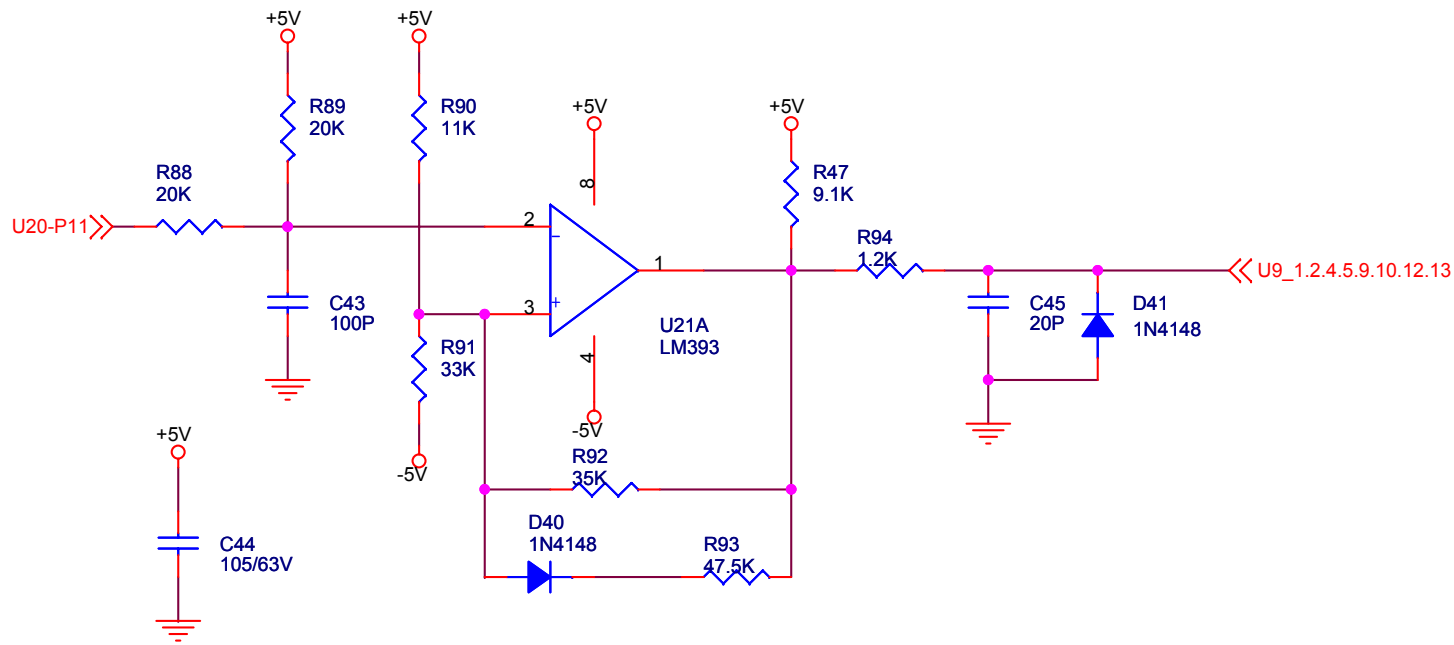

Test Equipment Depot
5 Commonwealth Ave
Woburn, MA 01801
Phone 781-665-1400
1-800-517-8431 Toll Free 1-800-517-8431
Visit us at www.TestEquipmentDepot.com

GLOBAL SPECIALTIES		
Title 100KHZ FUNCTION GENRATOR(2)		
Size A	Document Number PB-503.PB-503C	Rev <RevCode>
Date:	Monday, October 28, 2013	Sheet 6 of 6