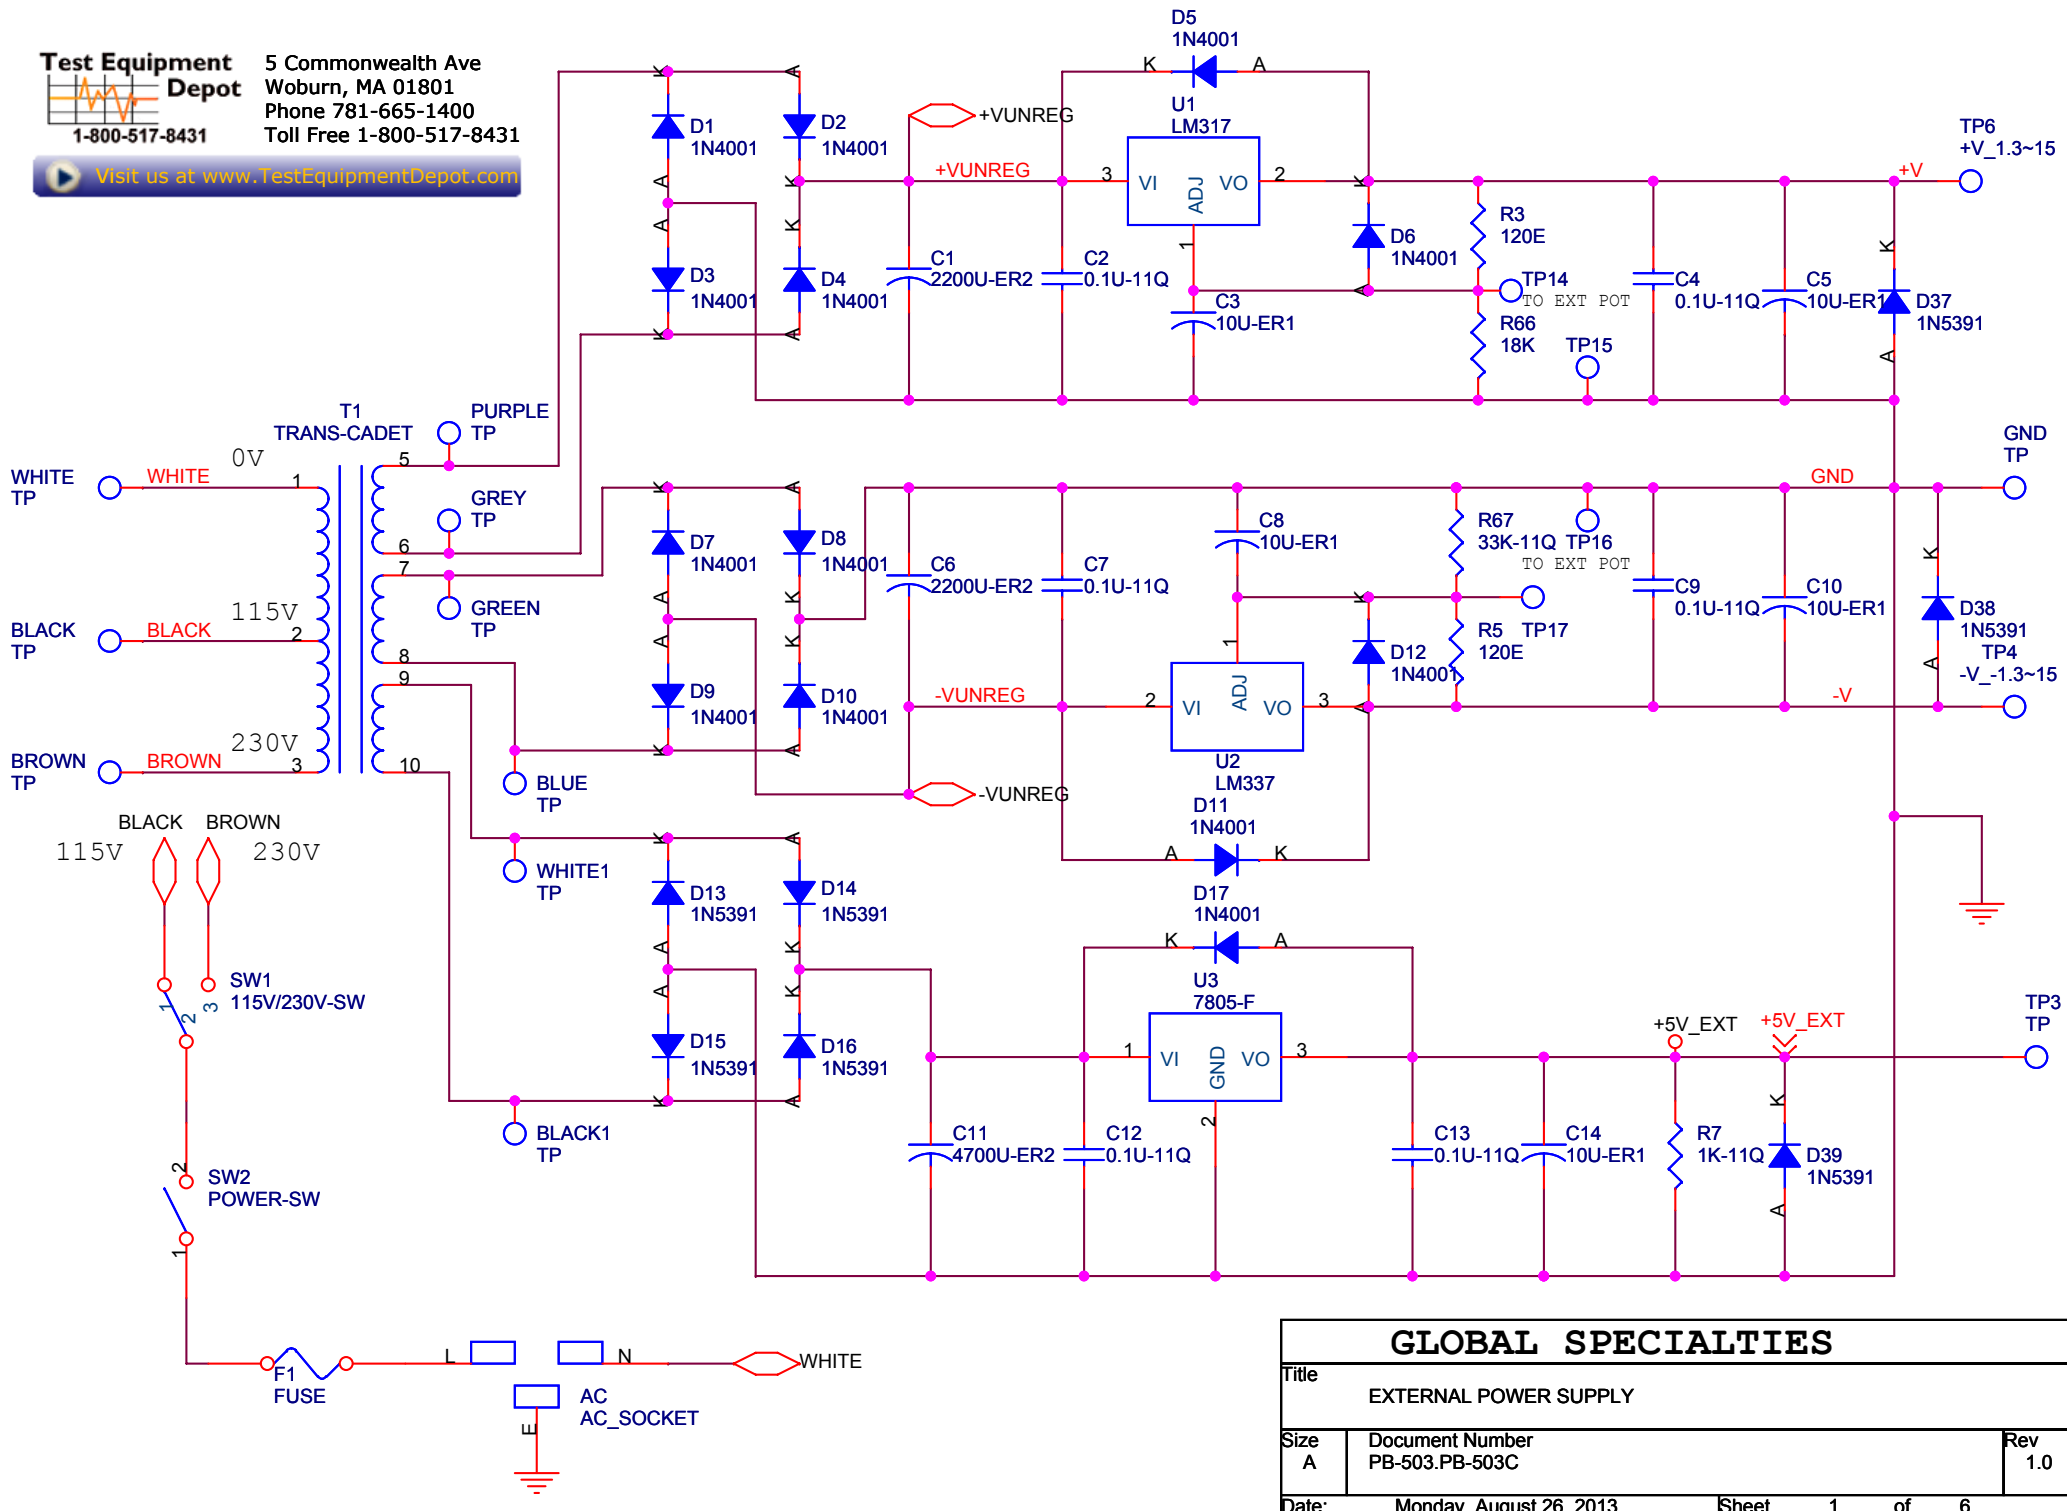

5 Commonwealth Ave
Woburn, MA 01801
Phone 781-665-1400
Toll Free 1-800-517-8431

Visit us at www.TestEquipmentDepot.com

GLOBAL SPECIALTIES		
Title EXTERNAL POWER SUPPLY		
Size A	Document Number PB-503.PB-503C	Rev 1.0
Date:	Monday, August 26, 2013	Sheet 1 of 6