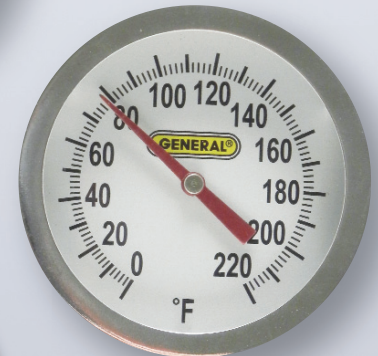

No. PT2008G220