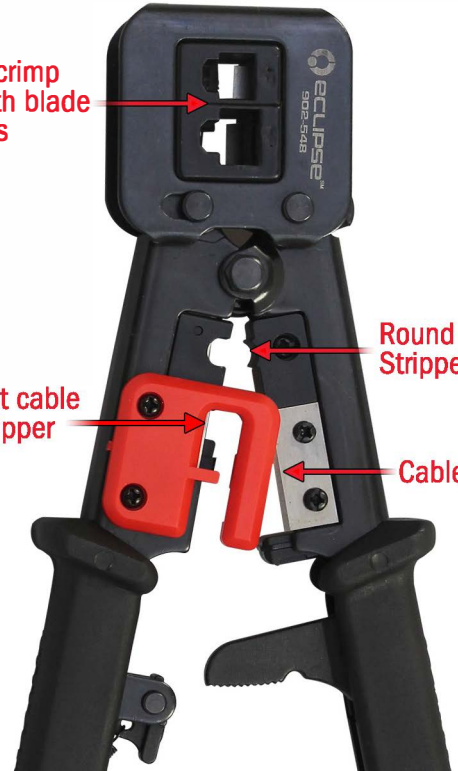

QuikThru

Professional Crimp Tool & Accessories

Crimp AND Trim, Simultaneously

QuikThru Professional Crimp Tool

902-548 Crimp Tool Only

FeedTHRU Connector allows for EASY sorting

6 & 8 pin crimp cavities with blade to cut wires

Flat cable stripper

Round cable Stripper

Cable cutter

Also works with standard RJ11 & RJ45 plugs
Interchangeable with competitor's brand
(Replacement blades available 902-547)

QuikThru Tool Bundle

902-573

The QuikThru Tool Bundle includes the QuikThru Crimp Tool and 25 pieces of CAT5e QuikThru RJ45 Connectors.

**Value and convenience
in an all-in-one package!**

QuikThru RJ45 Connectors

Model #	Qty	Description
902-549	BULK*	CAT5/5e Connector
902-549-50	50 pcs	CAT5/5e Connector
902-549-100	100 pcs	CAT5/5e Connector
902-550	BULK*	CAT6 Connector
902-550-50	50 pcs	CAT6 Connector
902-550-100	100 pcs	CAT6 Connector
902-551	BULK**	CAT6 Internal Shielded Connector
902-551-10	10 pcs	CAT6 Internal Shielded Connector
902-551-50	50 pcs	CAT6 Internal Shielded Connector
902-563	BULK**	CAT6 External Shielded Connector
902-563-10	10 pcs	CAT6 External Shielded Connector
902-563-50	50 pcs	CAT6 External Shielded Connector

Holes in front of connector for excess wire passthrough and EASY sorting.

3 Prong, 50µ gold contacts - the best!
Works on Solid & Stranded wire

*Bulk Quantities Available - Min. Order 500 or more, in increments of 100 pcs