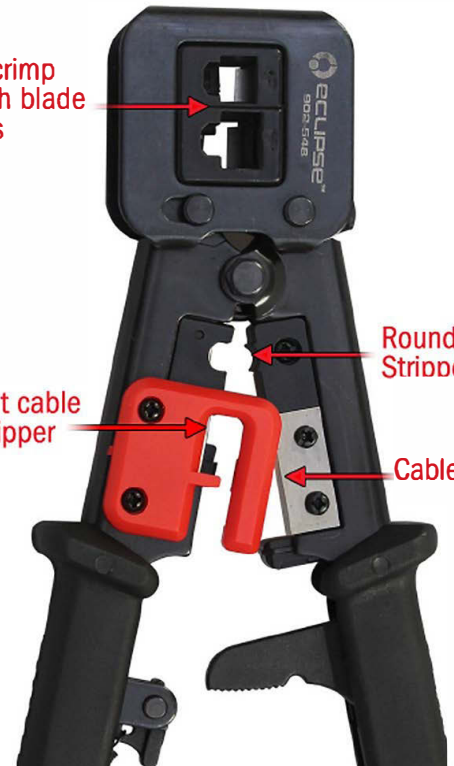

QuikThru

Professional Crimp Tool & Accessories

Crimp AND Trim, Simultaneously

QuikThru Professional Crimp Tool

902-548 Crimp Tool Only

FeedTHRU Connector allows for EASY sorting

6 & 8 pin crimp cavities with blade to cut wires

Flat cable stripper

Round cable Stripper

Cable cutter

Also works with standard RJ11 & RJ45 plugs
Interchangeable with competitor's brand
(Replacement blades available 902-547)

QuikThru Tool Bundle

902-573

The QuikThru Tool Bundle includes the QuikThru Crimp Tool and 25 pieces of CAT5e QuikThru RJ45 Connectors.

**Value and convenience
in an all-in-one package!**

QuikThru RJ45 Connectors

Model #	Qty	Description
902-549	BULK*	CAT5/5e Connector
902-549-50	50 pcs	CAT5/5e Connector
902-549-100	100 pcs	CAT5/5e Connector
902-550	BULK*	CAT6 Connector
902-550-50	50 pcs	CAT6 Connector
902-550-100	100 pcs	CAT6 Connector
902-551	BULK**	CAT6 Internal Shielded Connector
902-551-10	10 pcs	CAT6 Internal Shielded Connector
902-551-50	50 pcs	CAT6 Internal Shielded Connector
902-563	BULK**	CAT6 External Shielded Connector
902-563-10	10 pcs	CAT6 External Shielded Connector
902-563-50	50 pcs	CAT6 External Shielded Connector

Holes in front of connector for excess wire passthrough and EASY sorting.

3 Prong, 50µ gold contacts - the best!
Works on Solid & Stranded wire

*Bulk Quantities Available - Min. Order 500 or more, in increments of 100 pcs