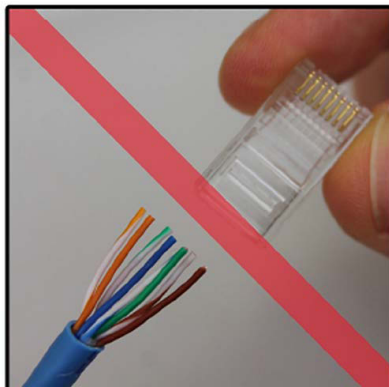

QuikThru

Professional Crimp Tool & Accessories

Crimp AND Trim, Simultaneously

QuikThru Professional Crimp Tool

902-548 Crimp Tool Only

FeedTHRU Connector allows for EASY sorting

6 & 8 pin crimp cavities with blade to cut wires

Flat cable stripper

Round cable Stripper

Cable cutter

Also works with standard RJ11 & RJ45 plugs
Interchangeable with competitor's brand
(Replacement blades available 902-547)

QuikThru Tool Bundle

902-573

The QuikThru Tool Bundle includes the QuikThru Crimp Tool and 25 pieces of CAT5e QuikThru RJ45 Connectors.

**Value and convenience
in an all-in-one package!**

QuikThru RJ45 Connectors

Model #	Qty	Description
902-549	BULK*	CAT5/5e Connector
902-549-50	50 pcs	CAT5/5e Connector
902-549-100	100 pcs	CAT5/5e Connector
902-550	BULK*	CAT6 Connector
902-550-50	50 pcs	CAT6 Connector
902-550-100	100 pcs	CAT6 Connector
902-551	BULK**	CAT6 Internal Shielded Connector
902-551-10	10 pcs	CAT6 Internal Shielded Connector
902-551-50	50 pcs	CAT6 Internal Shielded Connector
902-563	BULK**	CAT6 External Shielded Connector
902-563-10	10 pcs	CAT6 External Shielded Connector
902-563-50	50 pcs	CAT6 External Shielded Connector

**Internal/External Shielded - Min. Order 100 or more, in increments of 100 pcs

QuikThru Strain Reliefs

CAT5/5e			CAT6			
Model #	Qty	Color	Model #	Qty	Color	Eye Icon
902-571	BULK*	Clear	902-572	BULK*	Clear	
902-571-50	50 pcs	Clear	902-572-50	50 pcs	Clear	
902-571-100	100 pcs	Clear	902-572-100	100 pcs	Clear	
902-574	BULK*	Gray	902-575	BULK*	Gray	
902-574-50	50 pcs	Gray	902-575-50	50 pcs	Gray	
902-574-100	100 pcs	Gray	902-575-100	100 pcs	Gray	
902-576	BULK*	Blue	902-577	BULK*	Blue	
902-576-50	50 pcs	Blue	902-577-50	50 pcs	Blue	
902-576-100	100 pcs	Blue	902-577-100	100 pcs	Blue	