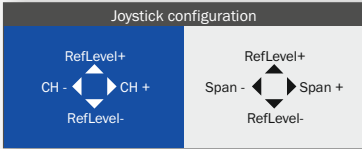

## ▶ JOYSTICK

(1s)

**Access Point**  
change

**Frequency**  
tuning

**Channel**  
tuning

**SPAN**  
Change

**Marker moving**  
(Marker ON)