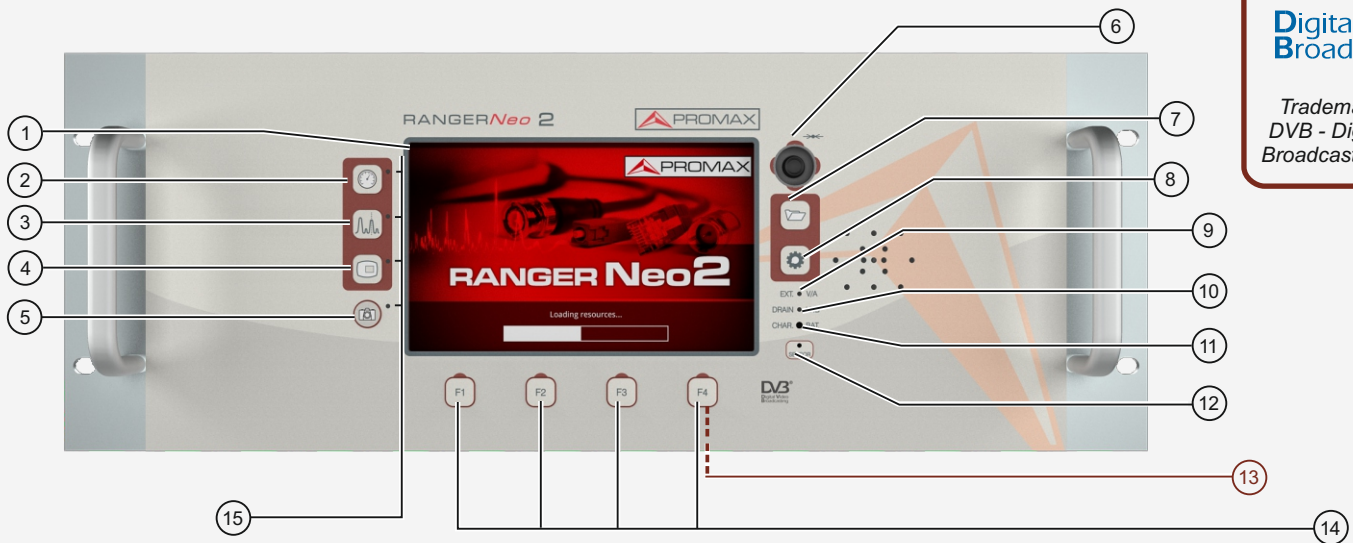

## FRONT VIEW

- |   |  |                                    |
|---|--|------------------------------------|
| ① Touch Screen                                  | ⑥ Joystick                             | ⑪ Battery charging indicator       |
| ② Measurement key                               | ⑦ Installations management key         | ⑫ Light sensor                     |
| ③ Spectrum key                                  | ⑧ Settings key                         | ⑬ <b>Reset (press and hold 5s)</b> |
| ④ TV key  | ⑨ External Audio/Video Input indicator | ⑭ Softkeys                         |
| ⑤ Export (press >1s)<br>/ Reference (press <1s) | ⑩ External unit power Supply indicator | ⑮ Active Function indicator        |