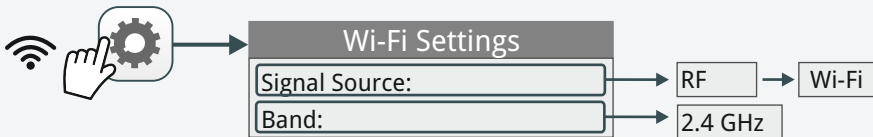

SETTINGS MENU