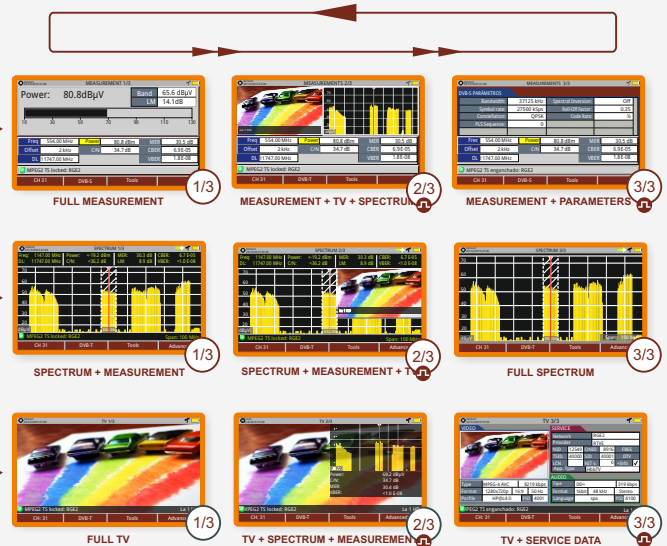

▶ MODE SCREENS