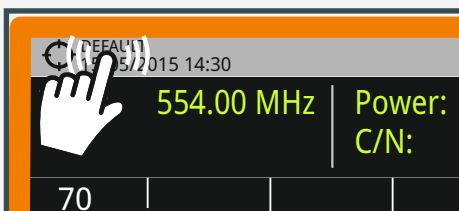

▶ INSTALLATIONS MANAGEMENT