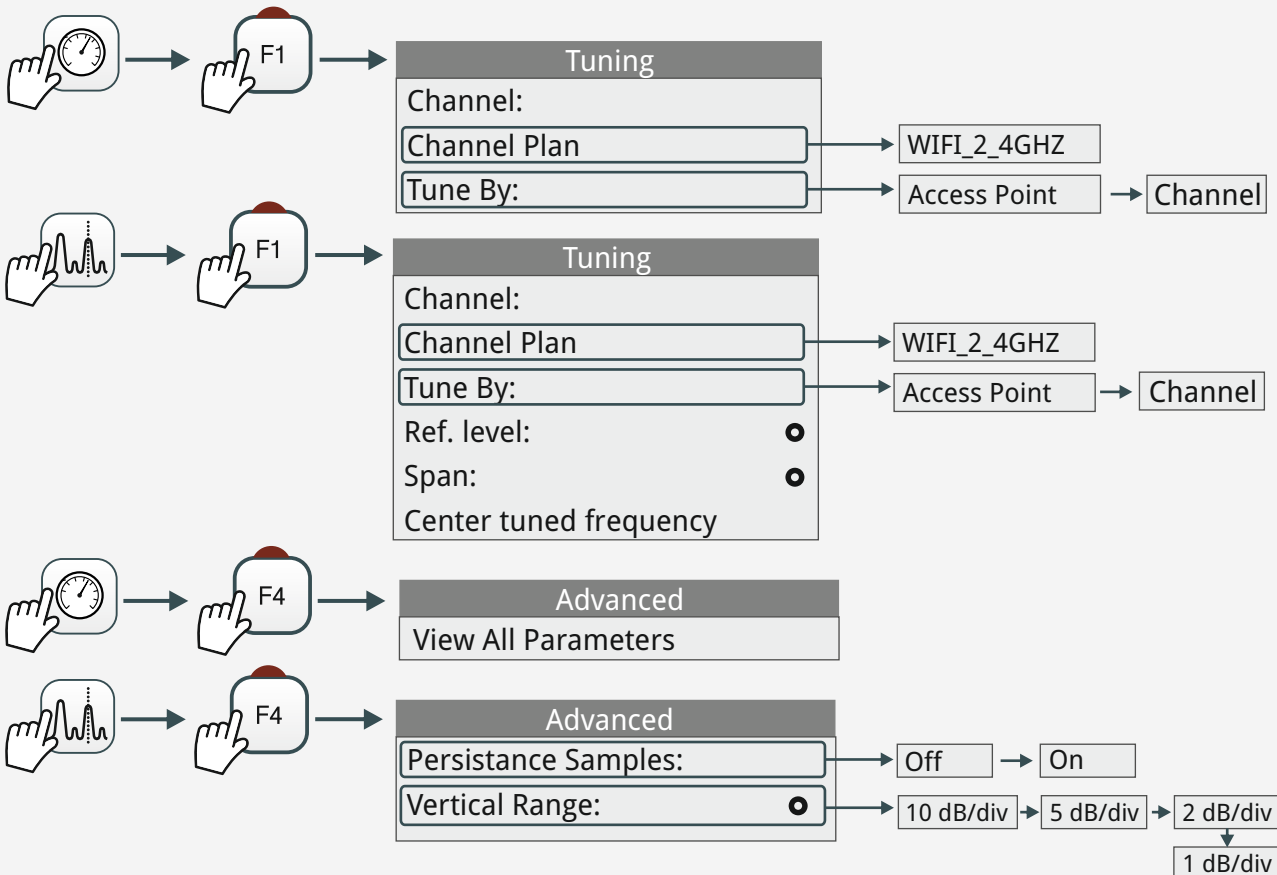

WIFI SPECTRUM

WIFI MENUS