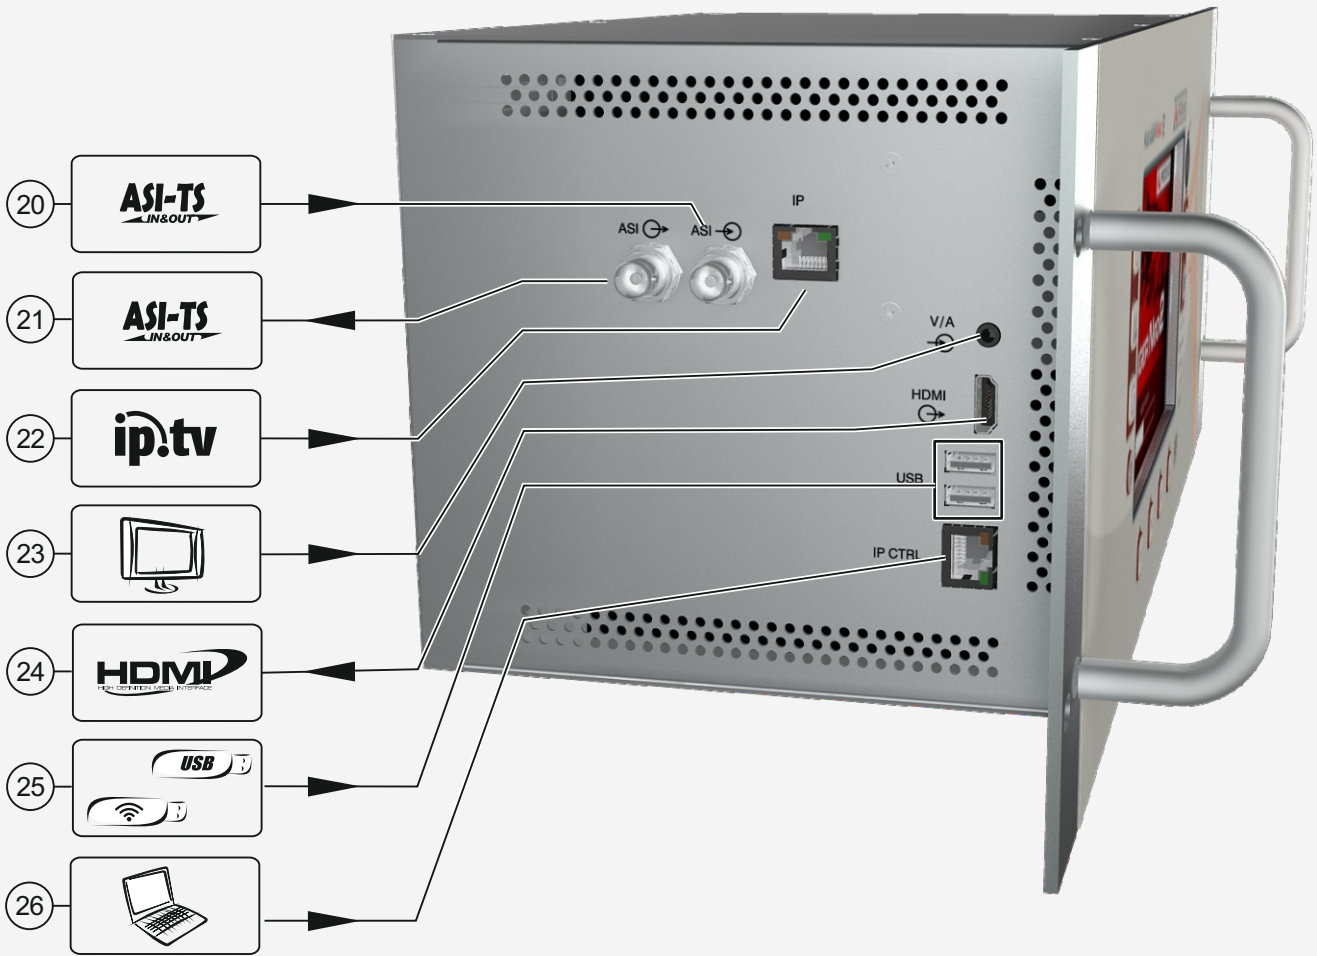

## ▶ INSTALLATIONS MANAGEMENT

## ▶ ONE-TOUCH ZOOM IN

## TOP VIEW

15 Power input connector      16 ON / OF slide switch      17 Fuse holder

18 Input connector for **CAM** module      19 **RF** input connector

## SIDE VIEW

- 20 ASI-TS input
  - 21 ASI-TS output
  - 22 ETHERNET connector
  - 23 Video Audio input
  - 24 HDMI output
  - 25 USB connectors
  - 26 ETHERNET connector for PC (NetUpdate) (\*\* webservice)
- \*\* password : Password