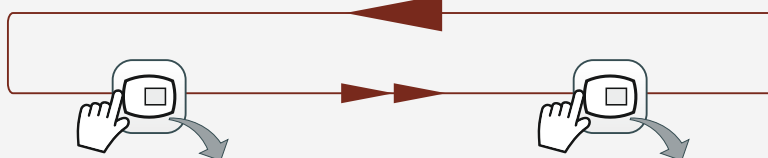

▶ IPTV

TV 1/3	
[Video Content]	

1/3

TV 3/3	
SERVICE	
Network:	RGE2
Provider:	RTVE
NID:	12549
ONID:	8916
LIBRE:	
TSID:	40000
SID:	40001
DTV:	
LCN:	Info
App. Type:	HbbTV
AUDIO	
Type:	DD+
Formato:	1280x720p
Format:	16bit
Idiom:	spa
Profile:	HP@L4.0
PID:	1001
Type:	DD+
Format:	16bit
Idiom:	spa

3/3