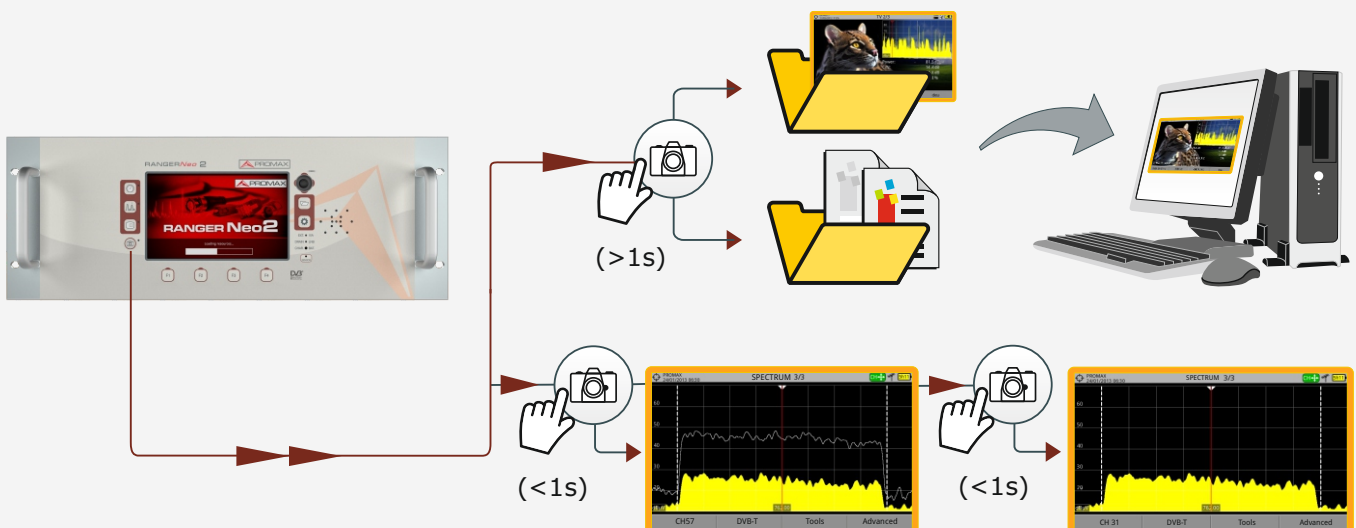

* Export settings in Preferences