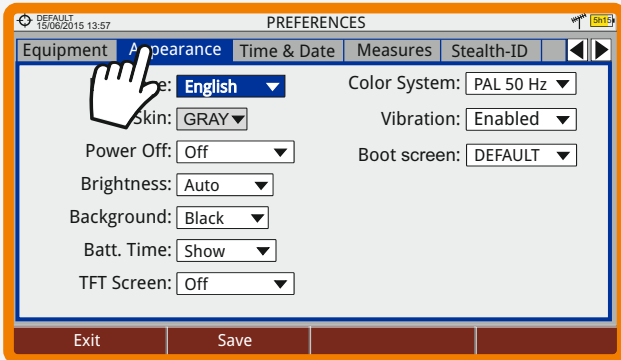

TOUCH SCREEN

MENU SELECTION