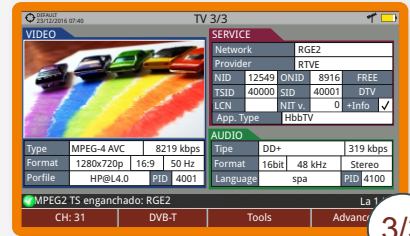

## TV MODE

FULL TV

1/3

TV + SPECTRUM + MEASUREMENT

2/3

TV + SERVICE DATA

3/3