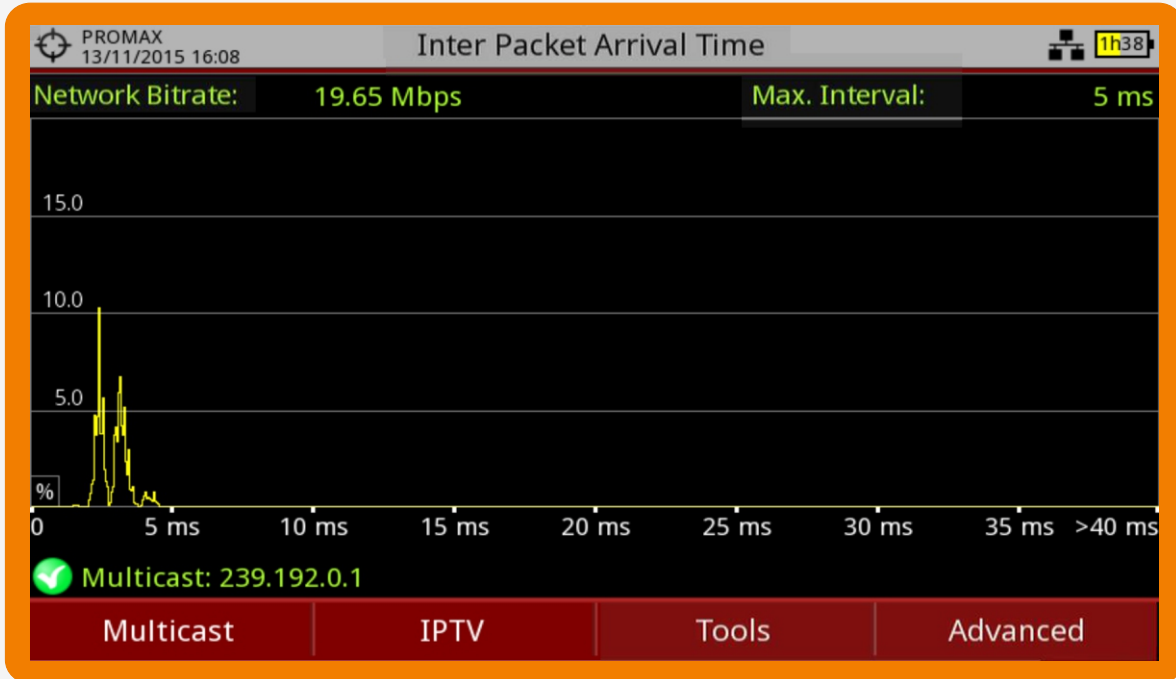

INTER PACKET ARRIVAL TIME