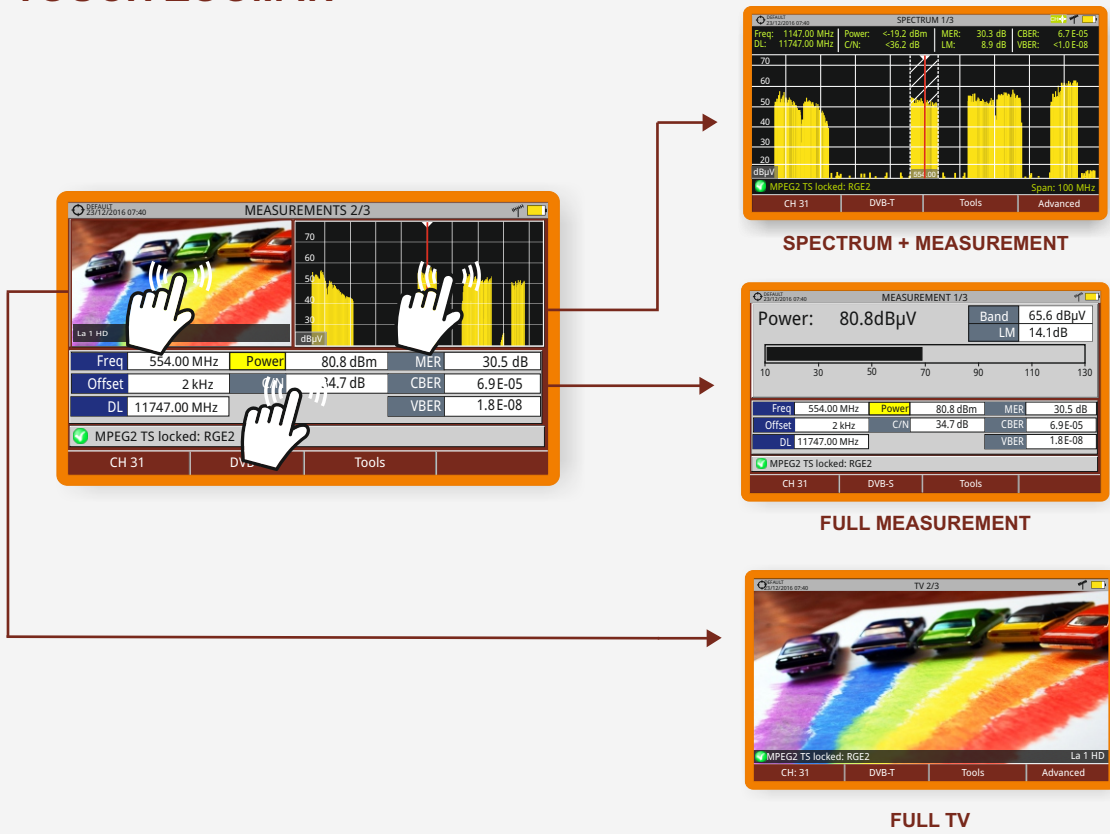

▶ ONE-TOUCH ZOOM IN