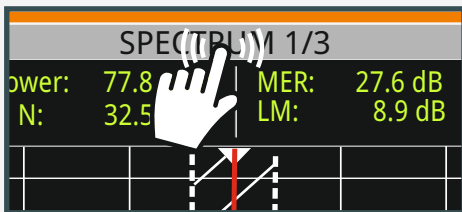

▶ MODE SCREENS