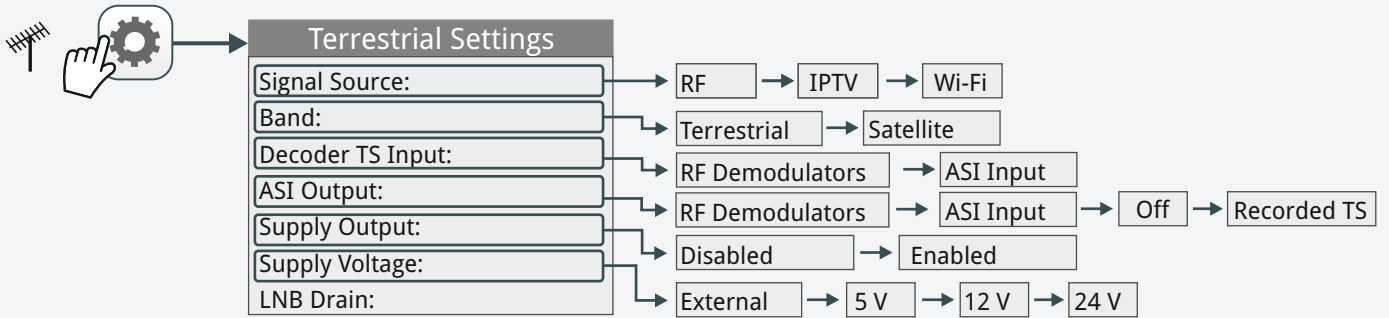

SETTINGS MENU