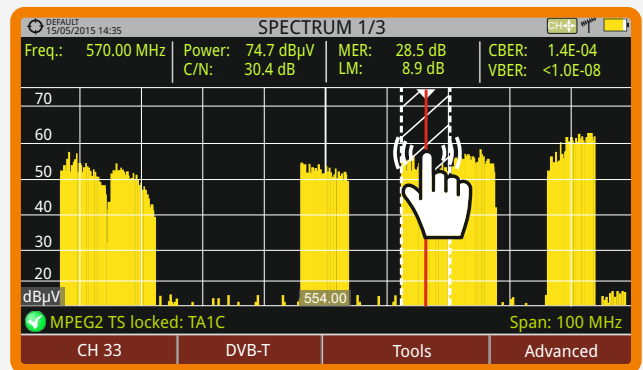

FREQUENCY SELECTION