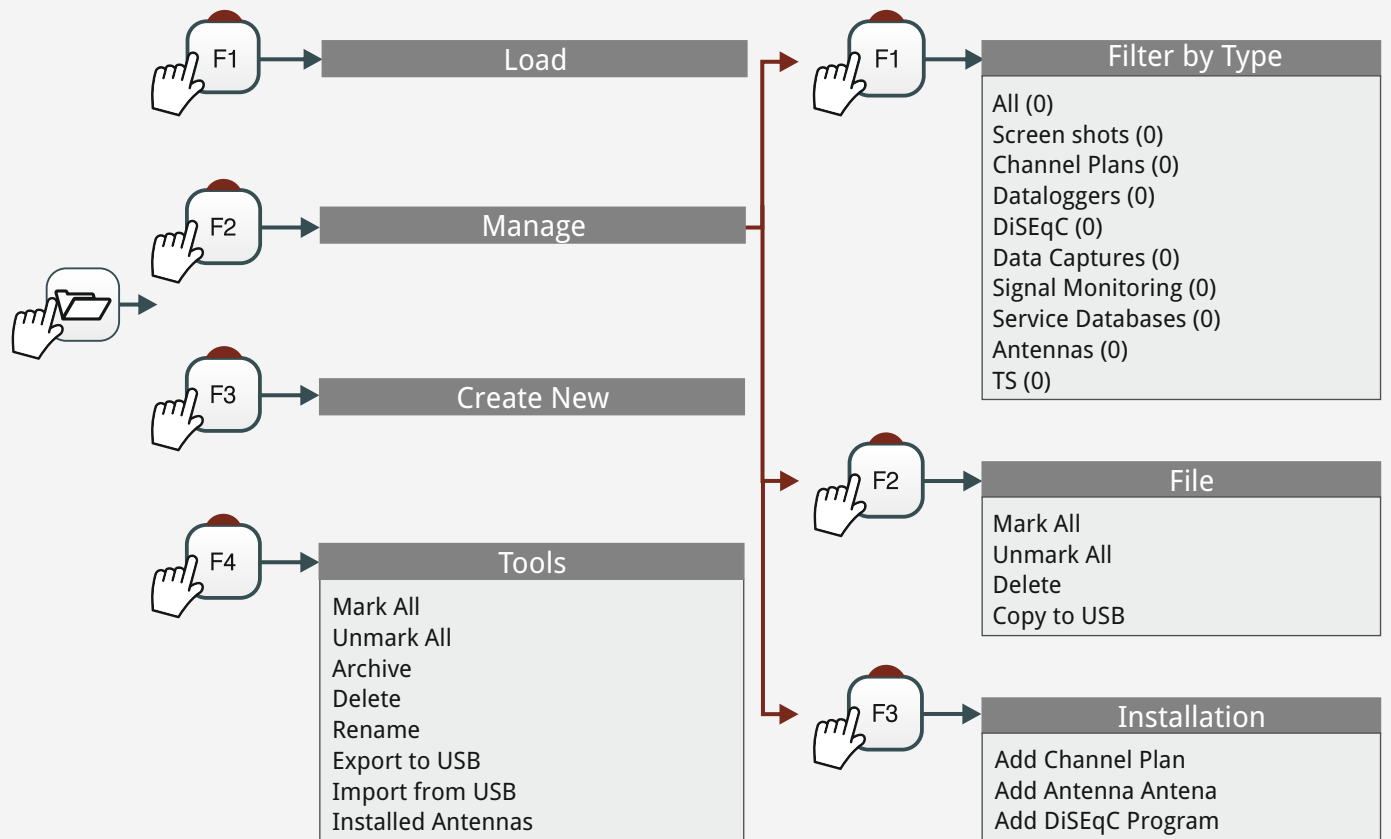

Advanced	
Reset IP measures	

Advanced	
Span	
Restart analysis	

Advanced	
Audio	
Discovered URLs	
TS Data	

## ▶ PREFERENCES MENU

(1s)

Preferencias	
Equipment	Provider Name, SN Release, Date Free System Memory, Free Data Memory, User Company
Appearance	Language: Power Off, TFT Screen, Vibration:: Values Format:
Time & Date	Skin: Brightness, Color System, Boot screen:
Measures	Date: Time: Date Format: Time Zone:
Tools	Terrestrial Units: Sat. Band: Min. TER. Power: Min. FM. Level:
Stealth-ID	Satellite Units: Ref. Level: Min. SAT. Power: Inp. Impedance:
Security	Optical Units: Terr. Downlink: Min. TER. Level:
IPTV	Datalogger PSI: Export button: LTE Filter F. Max:
Network	Database services: LTE Filter F. Min: Center Freq:
	Analog Terrestrial → <input type="checkbox"/> ANALOG → <input type="checkbox"/> FM
	Digital Terrestrial → <input type="checkbox"/> DVB-T → <input type="checkbox"/> DVB-C → <input type="checkbox"/> DVB-T2 → <input type="checkbox"/> DVB-C2
	Digital Satellite → <input type="checkbox"/> DVB-S → <input type="checkbox"/> DVB-S2 → <input type="checkbox"/> DSS
	PIN Code 1234
	MAC: DHCP: IP Address: Mask: Gateway: IGMP Version
	MAC: DHCP: IP Address: Mask: Gateway:

## SETTINGS MENU

## INSTALLATION MANAGEMENT