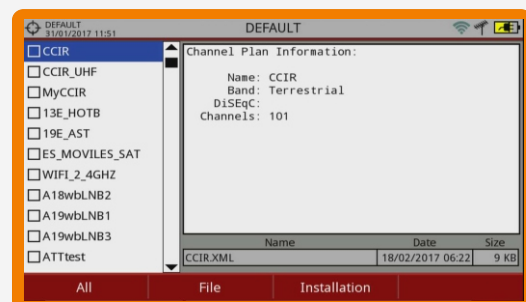

▶ INSTALLATIONS MANAGEMENT