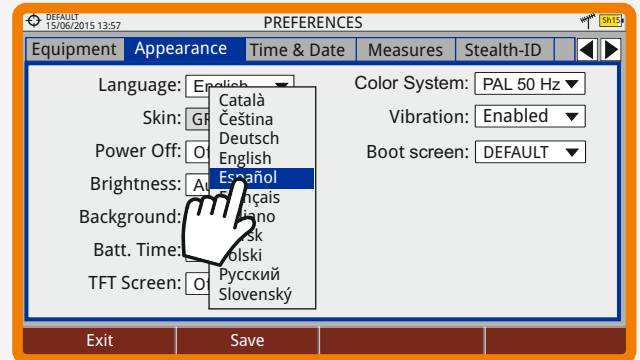

TOUCH SCREEN

MENU SELECTION