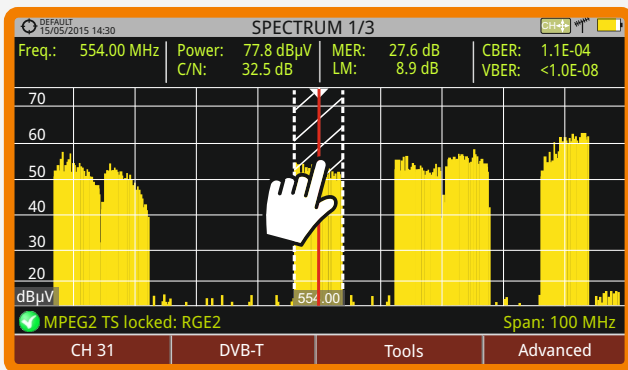

FREQUENCY SELECTION