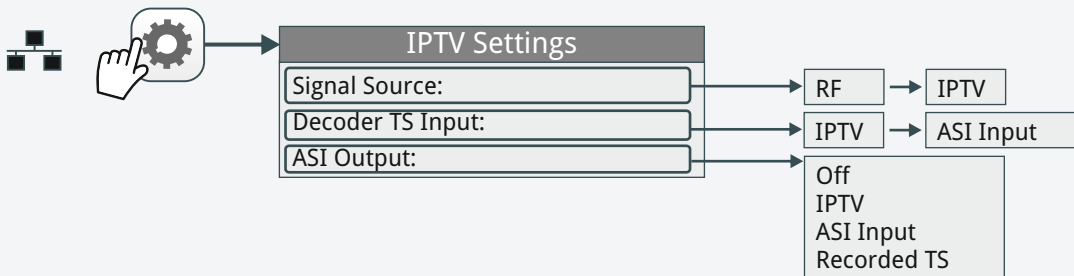

SETTINGS MENU