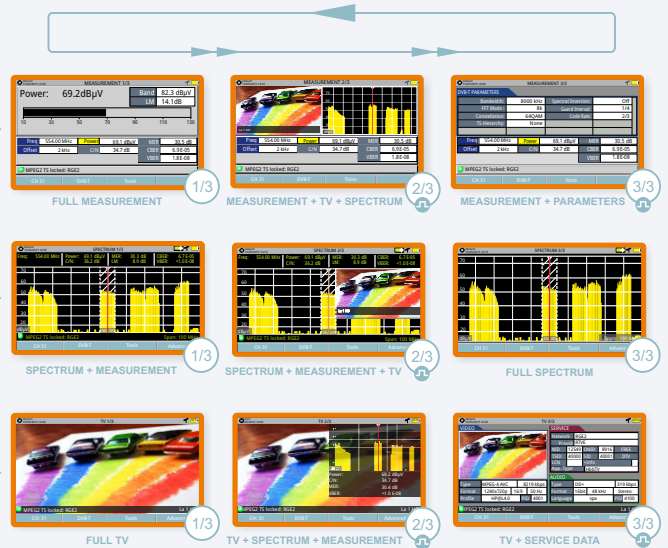

MODE SCREENS