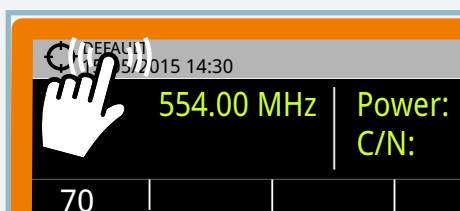

INSTALLATIONS MANAGEMENT