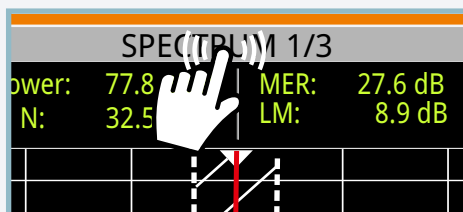

MODE SCREENS