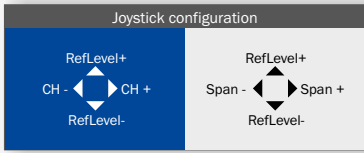

## EXPORT\* IMAGE / DATA / SPECTRUM

\*Export settings in Preferences

## ▶ JOYSTICK

(1s)

**AP**  
Access Point  
change

**FR**  
Frequency  
tuning

**CH**  
Channel  
tuning

**SP**  
SPAN  
Change

**MK**  
Marker moving  
(Marker ON)