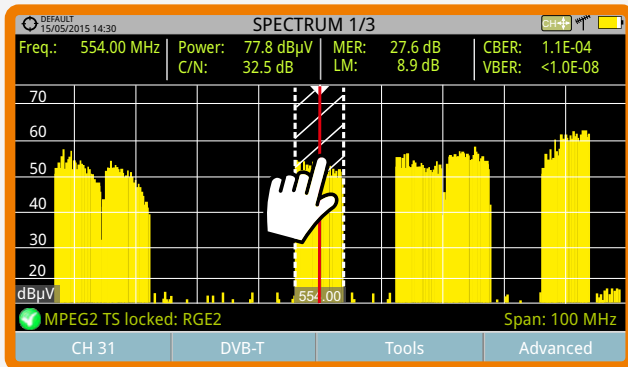

FREQUENCY SELECTION