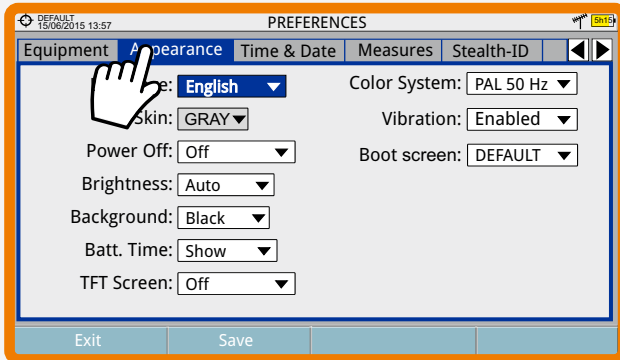

TOUCH SCREEN

MENU SELECTION