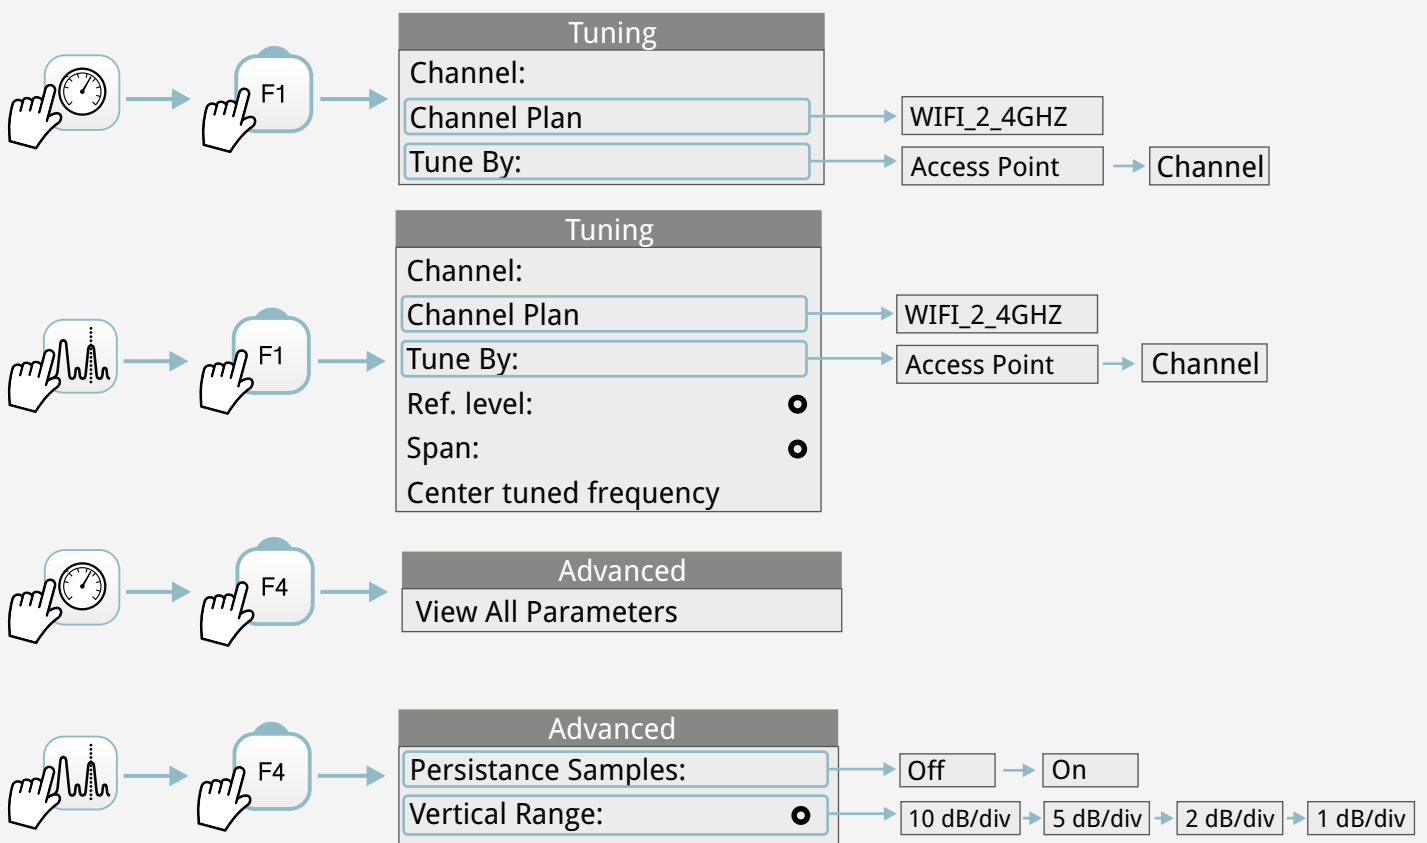

WIFI SPECTRUM

WIFI MENUS