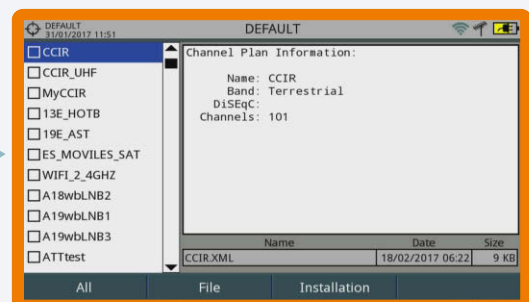

INSTALLATIONS MANAGEMENT