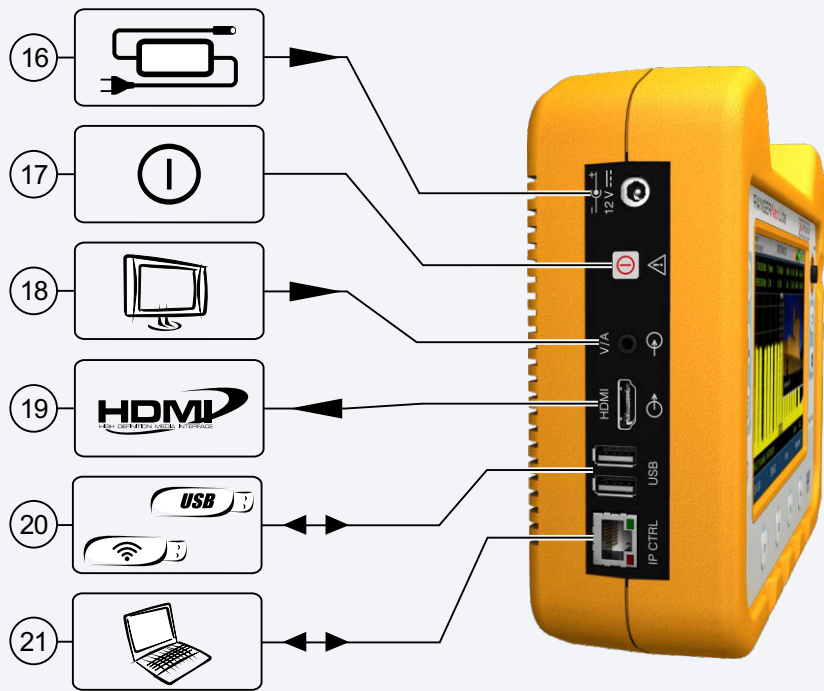

## TOOLBAR ICONS

-  Measurement Mode
-  Settings
-  Video & Audio Settings
-  Spectrum Analyser Mode
-  Terrestrial Band
-  Preferences
-  TV Mode
-  Satellite Band
-  Screen Capture
-  Installations Management

## INSTALLATIONS MANAGEMENT

## TOP VIEW

## SIDE VIEW

- 16 Power input connector
- 17 ON/OFF button
- 18 Video/Audio input
- 19 HDMI output
- 20 USB connectors
- 21 ETHERNET connector for PC (NetUpdate)