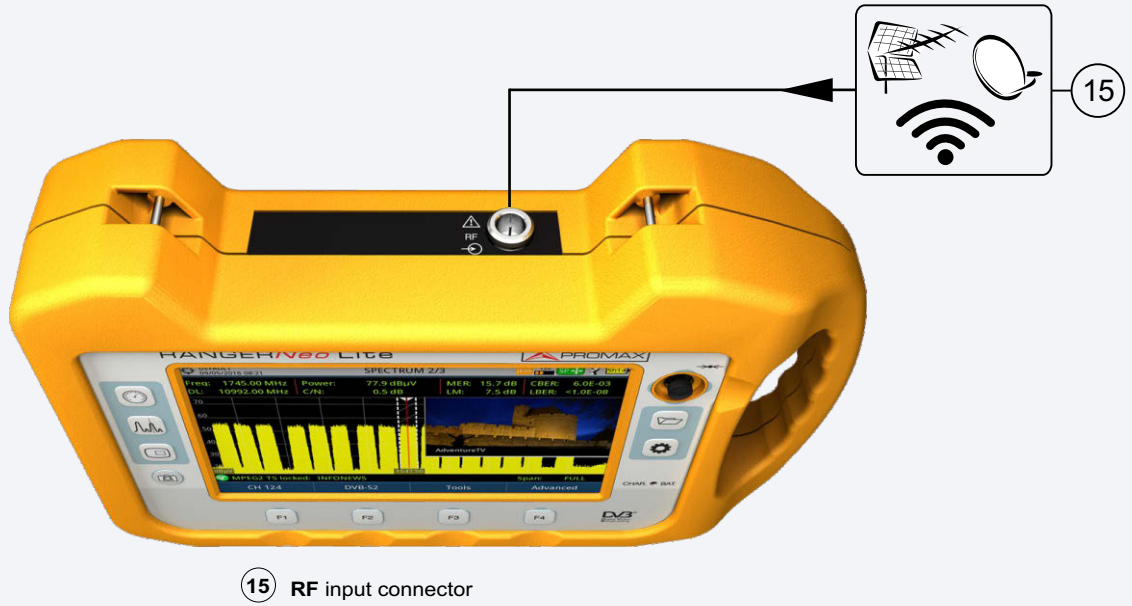

TOP VIEW

SIDE VIEW

- 16 Power input connector
- 17 ON/OFF button
- 18 Video/Audio input
- 19 HDMI output
- 20 USB connectors
- 21 ETHERNET connector for PC (NetUpdate)