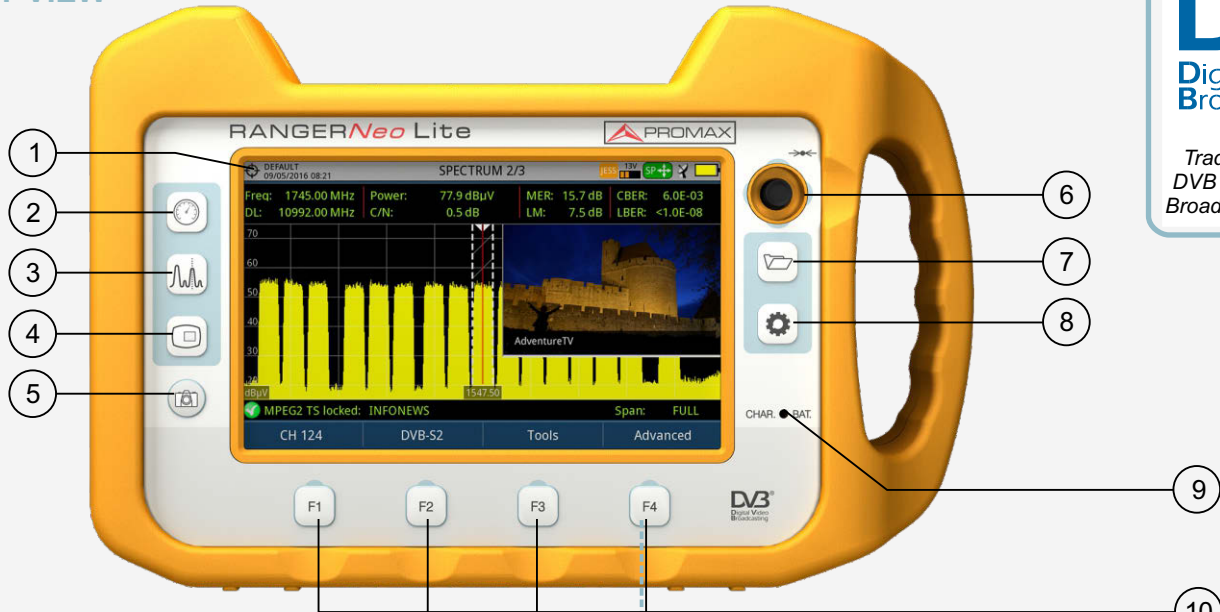

Trademark of the DVB - Digital Video Broadcasting Project

FRONT VIEW