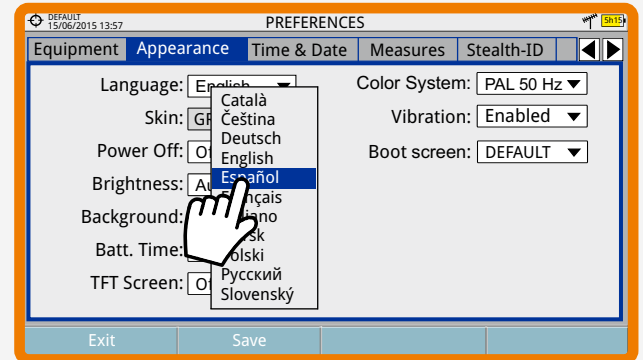

TOUCH SCREEN

MENU SELECTION