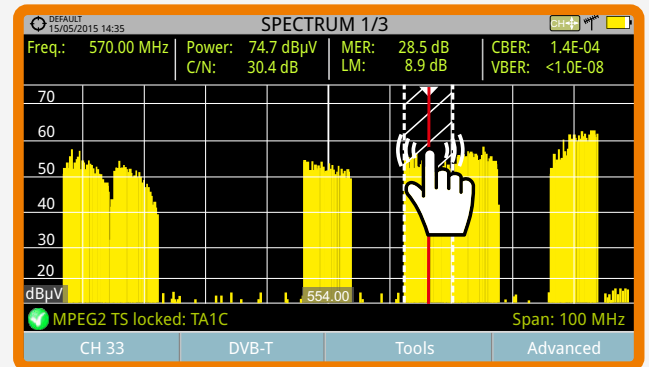

FREQUENCY SELECTION