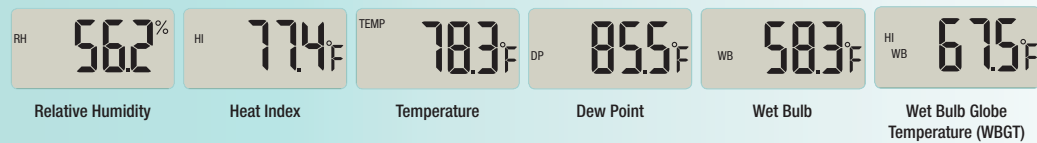

## RH25 Heat Index Psychrometer

Extech's pocket-sized Heat Index Psychrometer Pen easily monitors Heat Index during hot humid days to prevent heat stroke during outdoor activities, sporting events or, indoor workplace. Its pen-sized design makes it convenient to fit into your pocket and carry it wherever you go!

**Measurement/Calculation modes:**

### Features

- Heat Index measures how hot it feels when Humidity is combined with temperature, air movement, and radiant heat. Wet Bulb Globe Temperature (WBGT) considers the effects of temperature, humidity, and direct or radiant sunlight
- Built-in multiparameter sensor measures Heat Index, WBGT, Humidity, Ambient Temperature, Temperature, Dew Point and Wet Bulb
- User Programmable Heat Index/WBGT alarm
- Min/Max/Average
- Data Hold
- Auto power off with disable
- Complete with CR2032 battery

Specifications	Range	Resolution	Basic Accuracy
Temperature	-4 to 122°F (-20 to 50°C)	0.1°F/°C	±1°F/0.6°C
Relative Humidity	0 to 99.9%RH	0.1%RH	±3%RH
Wet Bulb	-4 to 122°F (-20 to 50°C)	0.1°F/°C	
Dew Point	-108.4 to 122°F (-78 to 50°C)	0.1°F/°C	
Heat Index	-50.8 to 401°F (-46 to 205°C)	0.1°F/°C	
WBGT	-13 to 130°F (-25 to 54.5°C)	0.1°F/°C	
Dimensions	5.5x1.4x0.7" (140x35x18mm)		
Weight	1.8oz (50g)		