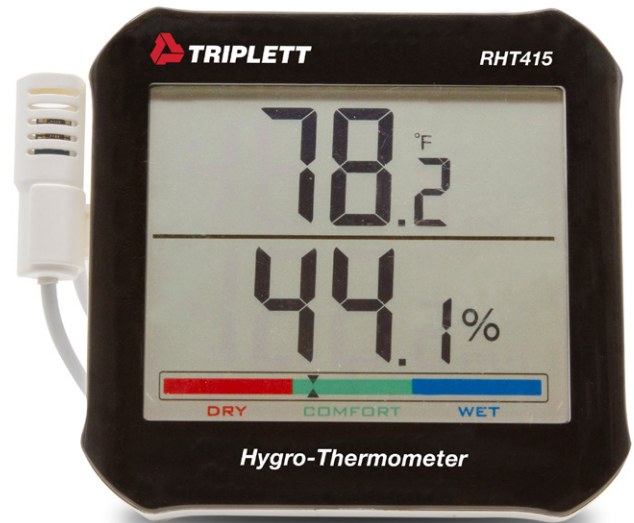

# RHT415 Hygro-Thermometer with Remote Probe

*Simultaneously displays Air Temperature and Humidity with Comfort Level*

## Features:

- Dual LCD display and bargraph
- Color-coded bargraph indicates Dry/Comfortable/Wet conditions
- °F/°C switchable
- Low battery indicator
- Desktop or wall-mount use
- Optional model complete with Certificate of Traceability to N.I.S.T.
- Includes built-in stand, remote sensor with 5ft (1.5m) cable and (2) AA batteries
- 1-year warranty

## Specifications

Air Temperature	14 to 140°F (-10 to 60°C)
Accuracy	±1.8°F/1°C
Relative Humidity	0 to 99%RH
Accuracy	±4%RH
Comfort Level Bargraph	Dry (Red) <40%RH
	Comfortable (Green) 40 to 70%RH
	Wet (Blue) >70%RH
Power	2 AA Batteries
Dimensions	4.4 x 4 x 0.9" (112 x 102 x 23mm)
Weight	8oz (227g)