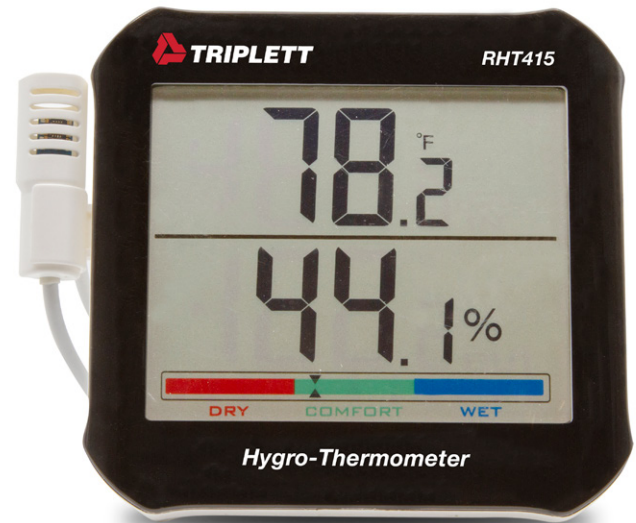

# RHT415 Hygro-Thermometer with Remote Probe

*Simultaneously displays Air Temperature and Humidity with Comfort Level*

## Features:

- Dual LCD display and bargraph
- Color-coded bargraph indicates Dry/Comfortable/Wet conditions
- °F/°C switchable
- Low battery indicator
- Desktop or wall-mount use
- Optional model complete with Certificate of Traceability to N.I.S.T.
- Includes built-in stand, remote sensor with 5ft (1.5m) cable and (2) AA batteries
- 1-year warranty

## Specifications

Air Temperature	14 to 140°F (-10 to 60°C)
Accuracy	±1.8°F/1°C
Relative Humidity	0 to 99%RH
Accuracy	±4%RH
Comfort Level Bargraph	Dry (Red) <40%RH
	Comfortable (Green) 40 to 70%RH
	Wet (Blue) >70%RH
Power	2 AA Batteries
Dimensions	4.4 x 4 x 0.9" (112 x 102 x 23mm)
Weight	8oz (227g)