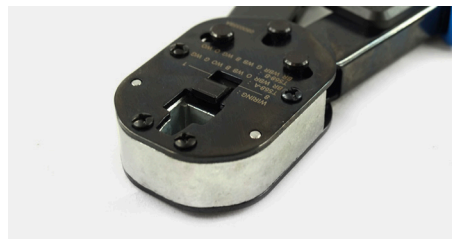

## Universal Heavy Duty RJ45 CRIMP TOOLS

Work with all brands of  
**Standard WE/SS (8P8C)**  
**RJ45 Plugs & Strain Reliefs**

**Simply Better Quality, Simply Easier to Use, Simply More Affordable**

**RATCHETED**  
 for Full Compression Cycle

**REINFORCED STEEL**  
 for Greater Stability

**SYNCHRONIZED HANDLE**  
 for Smoother and Easier Crimping Cycle

**WIRE PATTERN ALIGNMENT**  
 Where you most need it, right under the crimp socket

**MULTI-FUNCTION: CUTS AND STRIPS CABLE**  
 (S45-C200 Exclusive Feature)

**CRIMPS EXTERNAL GROUND ARM**  
 (S45-C250 Exclusive Feature)

Part Number	Item Description	Packaging
S45-C200	Universal Standard WE/SS (8P8C) Crimp Tool for UTP & Internal Ground Standard RJ45 Mod Plugs. Includes Built-in Wire Cutter & Stripper	1 each/blister
S45-C250	Universal Standard WE/SS (8P8C) Crimp Tool for Shielded External Ground Standard RJ45 Mod Plugs. Includes Crimp Socked for Ext. Ground Arm	1 each/blister