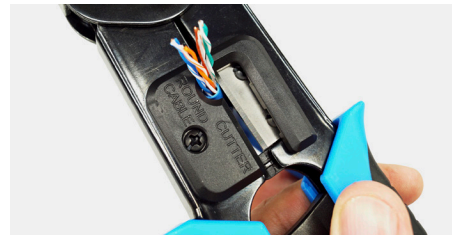

## Universal Heavy Duty RJ45 CRIMP TOOLS

Work with all brands of  
**Standard WE/SS (8P8C)**  
**RJ45 Plugs & Strain Reliefs**

**Simply Better Quality, Simply Easier to Use, Simply More Affordable**

**RATCHETED**  
 for Full Compression Cycle

**REINFORCED STEEL**  
 for Greater Stability

**SYNCHRONIZED HANDLE**  
 for Smoother and Easier Crimping Cycle

**WIRE PATTERN ALIGNMENT**  
 Where you most need it, right under the crimp socket

**MULTI-FUNCTION: CUTS AND STRIPS CABLE**  
 (S45-C200 Exclusive Feature)

**CRIMPS EXTERNAL GROUND ARM**  
 (S45-C250 Exclusive Feature)

Part Number	Item Description	Packaging
S45-C200	Universal Standard WE/SS (8P8C) Crimp Tool for UTP & Internal Ground Standard RJ45 Mod Plugs. Includes Built-in Wire Cutter & Stripper	1 each/blister
S45-C250	Universal Standard WE/SS (8P8C) Crimp Tool for Shielded External Ground Standard RJ45 Mod Plugs. Includes Crimp Socked for Ext. Ground Arm	1 each/blister