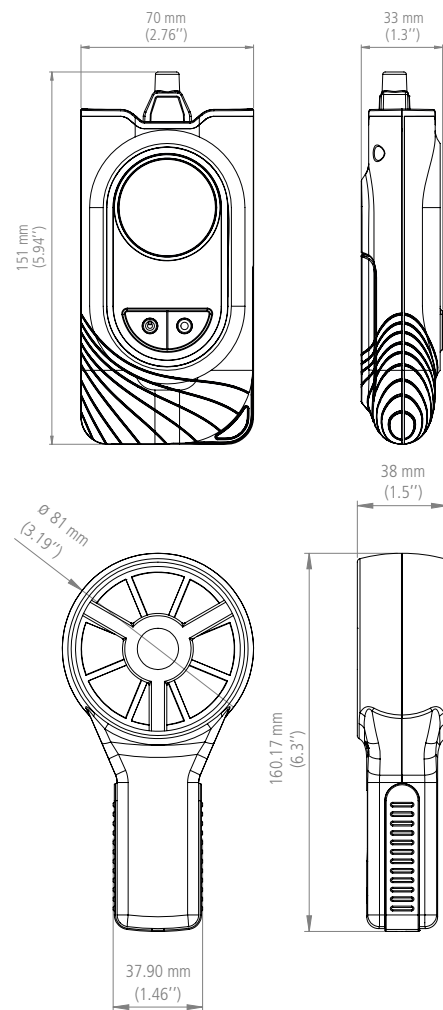

## Vane Thermo-anemometer

Air velocity and airflow meter

Large vane probe with 2 m (78.74") cable

Backlit LCD screen

Magnetic backing for easy fixing + Carrying bag

Si-HVACR Measurement MobileApp

## General features

Measuring element	Air velocity: optical detection Temperature: NTC
Display	Integrated 2-line LCD 7 segment monochrome display with backlight
Housing	ABS-PC and TPE, IP54
Keypad	1 ON/OFF & Backlight button 1 Hold/Min/Max/Live & Unit button
Standards & Directives	2011/65/EU RoHS II (EU)2015/863; 2012/19/EU WEEE; 2014/53/EU RED
Power supply	3 alkaline batteries LR03 AAA 1.5 V
Battery life	120 hours* (without backlight and without wireless communication)
Wireless communication	Range frequency from 2402 MHz to 2480 MHz with a transmit power of 0 dBm. Range up to 15 m (98 ft), depending on smartphone radio strength. Minimum required versions: Android 5.0, iOS 12.4, BLE 4.0
Ambiance	Air and neutral gas
Operating conditions	From 0 to 40°C (+32 to +104°F). In non condensing conditions. Altitude: from 0 to 2000 m (6561').
Storage temperature	From -20 to +60°C (-4 to 140°F)
Auto shut-off	10 minutes (can be deactivated)
Weight (with probe & batteries)	318 g (11.2 oz)

## Si-HVACR Measurement MobileApp

The Si-HVACR Measurement MobileApp allows to view and record measurements in real-time.

Main features:

- Easily view different parameters
- Browse saved measurements history and data graphs (average, min & max values, etc.)
- Create reports (PDF, CSV, or XML) and add up to four (4) photos

## Dimensions