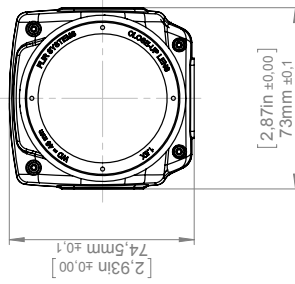

### Document identity

Publ. No.: T198066  
Release: -  
Commit: 15419  
Language: en-US  
Modified: 2014-06-19  
Formatted: 2014-06-22

General description	
For R&D usage or development purposes. As an example looking at PCB's or small electronic components.	
Imaging and optical data	
Field of view (FOV)	16 × 12 mm (20 mm diagonally)
Magnifying factor	1.5x
Working distance	46 mm
Depth of field	0.21 mm
Focal length	62 mm
Spatial resolution (IFOV)	25 μm
Lens identification	Automatic
F-number	1.1
Number of lenses	4 (4 asph)
MTF @ 70% of FOV	Normal requirements (52%)
Distortion	< 3%
Physical data	
Weight	0.48 kg (1.1 lb.)
Size (L × D)	86 × 67 mm
Front lens diameter	52 mm
Shipping information	
<ul style="list-style-type: none"> <li>• Lens</li> <li>• Front lens cap</li> <li>• Rear lens cap</li> <li>• Case</li> <li>• Instruction for mounting close-up lenses</li> </ul>	
EAN-13	73325585552
UPC-12	84518805764

# Camera with Close-up lens 1,5X (25 μm)

For additional dimensions see page 1

Modified 2012-04-18	Check CAHA	Drawn by R&D Thermography	Size A3	
Denomination	Basic dimensions FLIR A/SC 6xx		Scale 1:2	
				Sheet 7(9)
				Drawing No. T126925
				Size A

**Camera with Close-up lens 1,5X (25 μm)**

For additional dimensions see page 1

Modified 2012-04-19	Check CAHA	Drawn by R&D Thermography	Size A3	Scale 1:2	Sheet 7(9)
Denomination Basic dimensions FLIR T6xx			Drawing No. T127424		