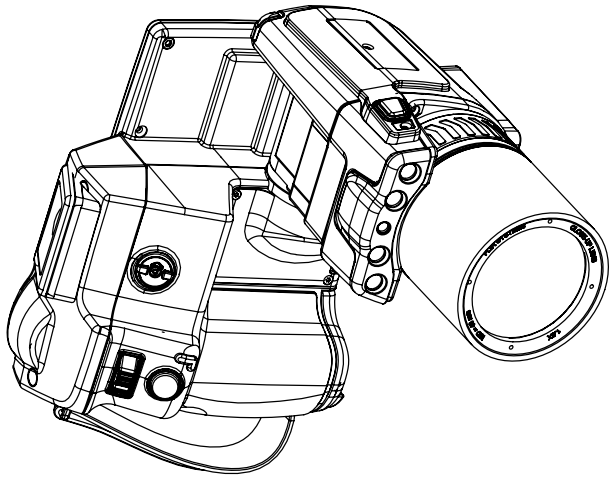

Camera with Close-up lens 1,5X (25 μm)