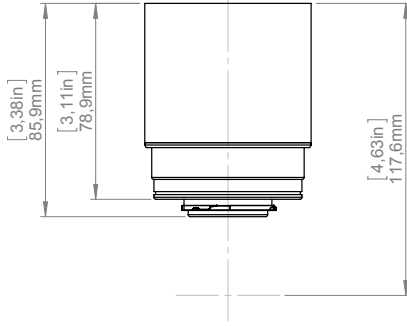

### Document identity

Publ. No.: T198066  
Release: -  
Commit: 15419  
Language: en-US  
Modified: 2014-06-19  
Formatted: 2014-06-22

General description	
For R&D usage or development purposes. As an example looking at PCB's or small electronic components.	
Imaging and optical data	
Field of view (FOV)	16 × 12 mm (20 mm diagonally)
Magnifying factor	1.5x
Working distance	46 mm
Depth of field	0.21 mm
Focal length	62 mm
Spatial resolution (IFOV)	25 μm
Lens identification	Automatic
F-number	1.1
Number of lenses	4 (4 asph)
MTF @ 70% of FOV	Normal requirements (52%)
Distortion	< 3%
Physical data	
Weight	0.48 kg (1.1 lb.)
Size (L × D)	86 × 67 mm
Front lens diameter	52 mm
Shipping information	
<ul style="list-style-type: none"> <li>• Lens</li> <li>• Front lens cap</li> <li>• Rear lens cap</li> <li>• Case</li> <li>• Instruction for mounting close-up lenses</li> </ul>	
EAN-13	73325585552
UPC-12	84518805764

# Camera with Close-up lens 1,5X (25 μm)

For additional dimensions see page 1

Modified 2012-04-18	Check CAHA	Drawn by R&D Thermography	Size A3	
Denomination	Basic dimensions FLIR A/SC 6xx		Scale 1:2	
				Sheet 7(9)
				Drawing No. T126925
				Size A

**Camera with Close-up lens 1,5X (25 μm)**

For additional dimensions see page 1

Modified 2012-04-19	Check CAHA	Drawn by R&D Thermography	Size A3	Scale 1:2	Sheet 7(9)
Denomination Basic dimensions FLIR T6xx			Drawing No. T127424		