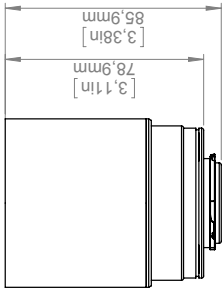

Camera with Close-up lens 1,5X (25 μm)