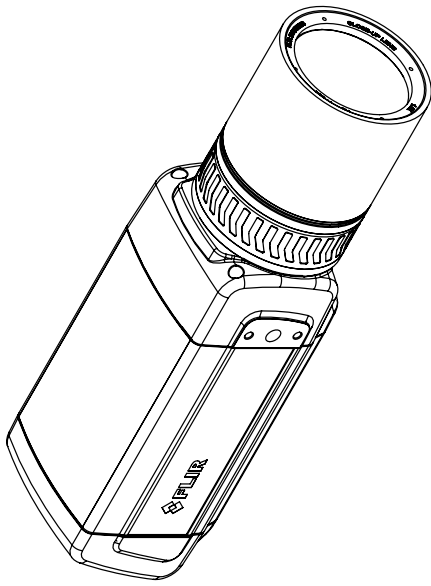

# Camera with Close-up lens 1,5X (25 μm)

For additional dimensions see page 1

Modified 2012-04-18	Check CAHA	Drawn by R&D Thermography	Size A3	
Denomination	Basic dimensions FLIR A/SC 6xx		Scale 1:2	
				Sheet 7(9)
				Drawing No. T126925
				Size A