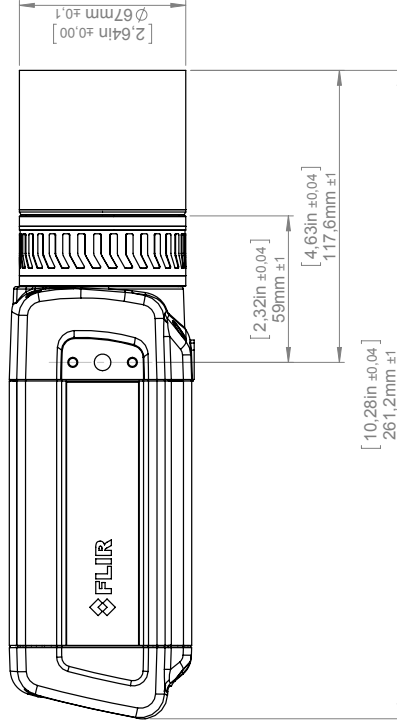

### Document identity

Publ. No.: T198066  
Release: -  
Commit: 15419  
Language: en-US  
Modified: 2014-06-19  
Formatted: 2014-06-22

General description	
For R&D usage or development purposes. As an example looking at PCB's or small electronic components.	
Imaging and optical data	
Field of view (FOV)	16 × 12 mm (20 mm diagonally)
Magnifying factor	1.5x
Working distance	46 mm
Depth of field	0.21 mm
Focal length	62 mm
Spatial resolution (IFOV)	25 μm
Lens identification	Automatic
F-number	1.1
Number of lenses	4 (4 asph)
MTF @ 70% of FOV	Normal requirements (52%)
Distortion	< 3%
Physical data	
Weight	0.48 kg (1.1 lb.)
Size (L × D)	86 × 67 mm
Front lens diameter	52 mm
Shipping information	
<ul style="list-style-type: none"> <li>• Lens</li> <li>• Front lens cap</li> <li>• Rear lens cap</li> <li>• Case</li> <li>• Instruction for mounting close-up lenses</li> </ul>	
EAN-13	73325585552
UPC-12	84518805764

# Camera with Close-up lens 1,5X (25 μm)

For additional dimensions see page 1

Modified 2012-04-18	Check CAHA	Drawn by R&D Thermography	Size A3	
Denomination	Basic dimensions FLIR A/SC 6xx		Scale 1:2	
				Sheet 7(9)
				Drawing No. T126925
				Size A

**Camera with Close-up lens 1,5X (25 μm)**

For additional dimensions see page 1

Modified 2012-04-19	Check CAHA	Drawn by R&D Thermography	Size A3	Scale 1:2	Sheet 7(9)
Denomination Basic dimensions FLIR T6xx			Drawing No. T127424		