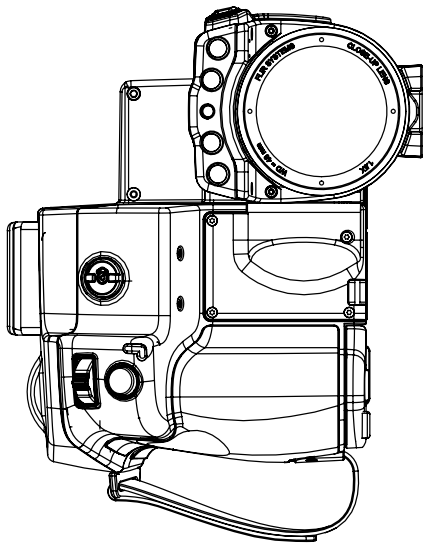

Camera with Close-up lens 1,5X (25 μm)