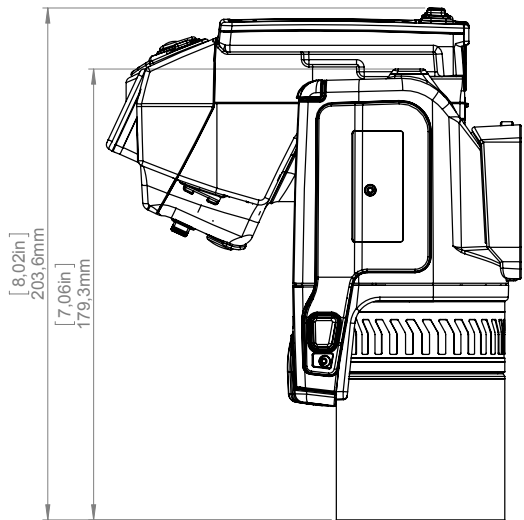

### Document identity

Publ. No.: T198066  
Release: -  
Commit: 15419  
Language: en-US  
Modified: 2014-06-19  
Formatted: 2014-06-22

General description	
For R&D usage or development purposes. As an example looking at PCB's or small electronic components.	
Imaging and optical data	
Field of view (FOV)	16 × 12 mm (20 mm diagonally)
Magnifying factor	1.5x
Working distance	46 mm
Depth of field	0.21 mm
Focal length	62 mm
Spatial resolution (IFOV)	25 μm
Lens identification	Automatic
F-number	1.1
Number of lenses	4 (4 asph)
MTF @ 70% of FOV	Normal requirements (52%)
Distortion	< 3%
Physical data	
Weight	0.48 kg (1.1 lb.)
Size (L × D)	86 × 67 mm
Front lens diameter	52 mm
Shipping information	
<ul style="list-style-type: none"> <li>• Lens</li> <li>• Front lens cap</li> <li>• Rear lens cap</li> <li>• Case</li> <li>• Instruction for mounting close-up lenses</li> </ul>	
EAN-13	73325585552
UPC-12	84518805764

# Camera with Close-up lens 1,5X (25 μm)

For additional dimensions see page 1

Modified 2012-04-18	Check CAHA	Drawn by R&D Thermography	Size A3	
Denomination	Basic dimensions FLIR A/SC 6xx		Scale 1:2	
				Sheet 7(9)
				Drawing No. T126925
				Size A

**Camera with Close-up lens 1,5X (25 μm)**

For additional dimensions see page 1

Modified 2012-04-19	Check CAHA	Drawn by R&D Thermography	Size A3	Scale 1:2	Sheet 7(9)
Denomination Basic dimensions FLIR T6xx			Drawing No. T127424		