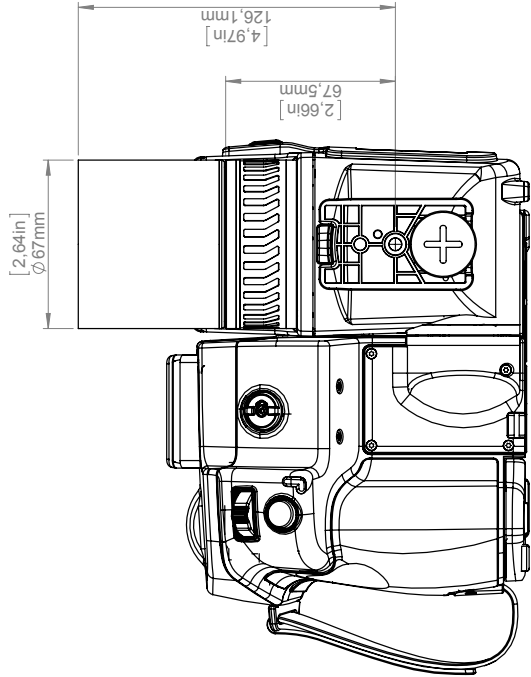

### Document identity

Publ. No.: T198066  
Release: -  
Commit: 15419  
Language: en-US  
Modified: 2014-06-19  
Formatted: 2014-06-22

General description	
For R&D usage or development purposes. As an example looking at PCB's or small electronic components.	
Imaging and optical data	
Field of view (FOV)	16 × 12 mm (20 mm diagonally)
Magnifying factor	1.5x
Working distance	46 mm
Depth of field	0.21 mm
Focal length	62 mm
Spatial resolution (IFOV)	25 μm
Lens identification	Automatic
F-number	1.1
Number of lenses	4 (4 asph)
MTF @ 70% of FOV	Normal requirements (52%)
Distortion	< 3%
Physical data	
Weight	0.48 kg (1.1 lb.)
Size (L × D)	86 × 67 mm
Front lens diameter	52 mm
Shipping information	
<ul style="list-style-type: none"> <li>• Lens</li> <li>• Front lens cap</li> <li>• Rear lens cap</li> <li>• Case</li> <li>• Instruction for mounting close-up lenses</li> </ul>	
EAN-13	73325585552
UPC-12	84518805764

# Camera with Close-up lens 1,5X (25 μm)

For additional dimensions see page 1

Modified 2012-04-18	Check CAHA	Drawn by R&D Thermography	Size A3	
Denomination	Basic dimensions FLIR A/SC 6xx		Scale 1:2	
				Sheet 7(9)
				Drawing No. T126925
				Size A

**Camera with Close-up lens 1,5X (25 μm)**

For additional dimensions see page 1

Modified 2012-04-19	Check CAHA	Drawn by R&D Thermography	Size A3	Scale 1:2	Sheet 7(9)
Denomination Basic dimensions FLIR T6xx			Drawing No. T127424		