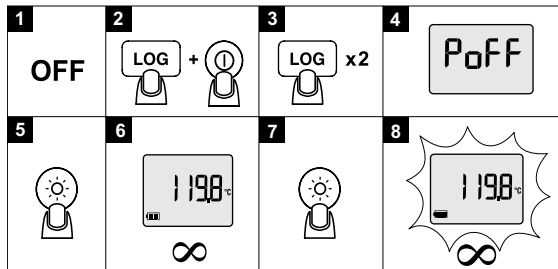

LOG

FLUKE®

t3000 FC

Wireless K-Type Thermometer

99 Washington Street
 Melrose, MA 02176 *Quick Reference Guide*
 800.517.8431
TestEquipmentDepot.com

⚠️ Warning

To prevent possible electrical shock, fire, or personal injury, read the "t3000 FC Safety Information" before you use this Product.