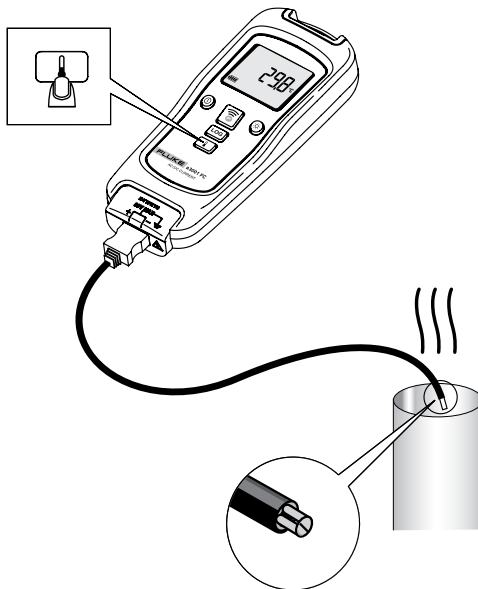

LOG

FLUKE®

t3000 FC

Wireless K-Type Thermometer

99 Washington Street
 Melrose, MA 02176 *Quick Reference Guide*
 800.517.8431
TestEquipmentDepot.com

⚠️ Warning

To prevent possible electrical shock, fire, or personal injury, read the "t3000 FC Safety Information" before you use this Product.