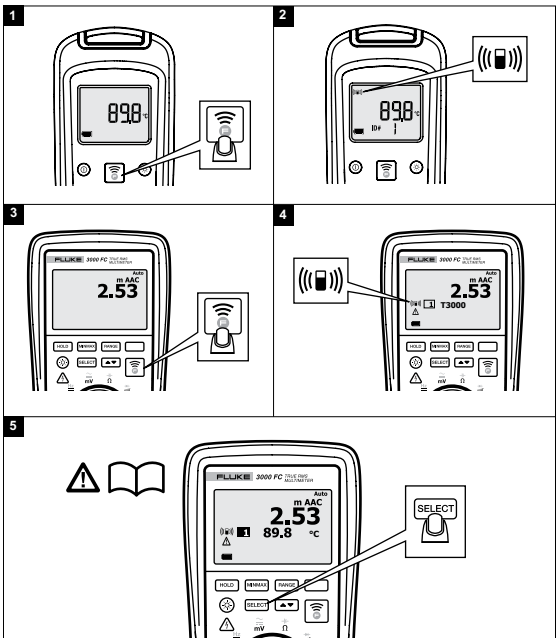

LOG

FLUKE®

t3000 FC

Wireless K-Type Thermometer

99 Washington Street
 Melrose, MA 02176 *Quick Reference Guide*
 800.517.8431
TestEquipmentDepot.com

⚠️ Warning

To prevent possible electrical shock, fire, or personal injury, read the "t3000 FC Safety Information" before you use this Product.