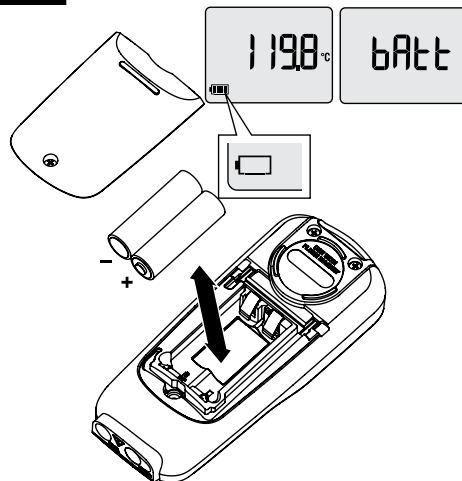

LOG

FLUKE®

t3000 FC

Wireless K-Type Thermometer

99 Washington Street
 Melrose, MA 02176 *Quick Reference Guide*
 800.517.8431
TestEquipmentDepot.com

⚠️ Warning

To prevent possible electrical shock, fire, or personal injury, read the "t3000 FC Safety Information" before you use this Product.