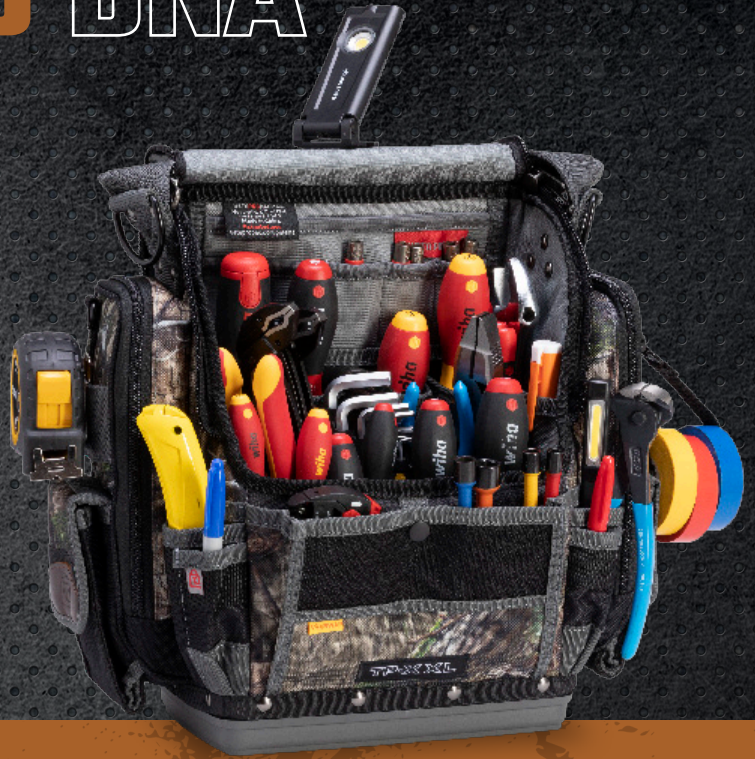

5 Commonwealth Ave
Woburn, MA 01801
Phone 781-665-1400 Toll
Free 1-800-517-8431

Visit us at www.TestEquipmentDepot.com

TP-XXL CAMO DNA

Extra Large, Zippered Technician Tool Pouch

- 47 AVAILABLE POCKETS
- V-SWAP™ REMOVABLE TOOL POCKET PANEL SYSTEM
- INCLUDES REAR TABLET POCKET & 2 PADDED METER POCKETS
- "HANG-UP" HOOK - ACCESSIBLE WHILE OPEN AND CLOSED
- OVER-MOLDED RUBBER GRIP
- PADDED SHOULDER STRAP
- YKK® ZIPPERS
- HIGH IMPACT POLYPROPYLENE PLASTIC BASE
- 5-YEAR LIMITED WARRANTY

DIM: 15" H X 15" W X 8" D
(38cm H X 38cm W X 20.5cm D)

WT: 6 LBS
(2.75 KG)

VOL: 710 IN³
(12 L)

MAX PAYLOAD: 30 LBS
(14 KG)

MOSSY OAK
COUNTRY DNA
PATTERN

REAR TABLET
POCKET

2 PADDED
METER POCKETS