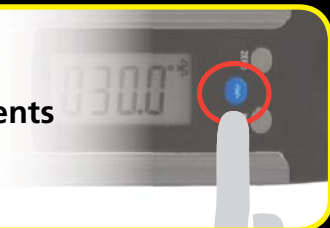

ANDROID APP ON
Google play

POWER ON

Press the ON/OFF
button to turn on.

PAIRING

LONG PRESS the
Bluetooth button
to start pairing mode.

CONNECT

the DIGITAL ANGLE FINDER
to your phone.

DIGITAL ANGLE FINDER

MEASURE

Easily determine the angle of any corner.

TRANSMIT

Simply send measurements to the ToolSmart™ app on your phone.

CALCULATE

Use the embedded calculator to figure out compound angles.

ESTIMATE

Quickly and easily determine the materials and tools needed.