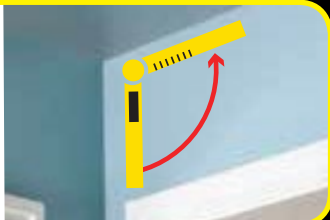

ANDROID APP ON
Google play

POWER ON

Press the ON/OFF
button to turn on.

PAIRING

LONG PRESS the
Bluetooth button
to start pairing mode.

CONNECT

the DIGITAL ANGLE FINDER
to your phone.

DIGITAL ANGLE FINDER

MEASURE

Easily determine the angle of any corner.

TRANSMIT

Simply send measurements to the ToolSmart™ app on your phone.

CALCULATE

Use the embedded calculator to figure out compound angles.

ESTIMATE

Quickly and easily determine the materials and tools needed.