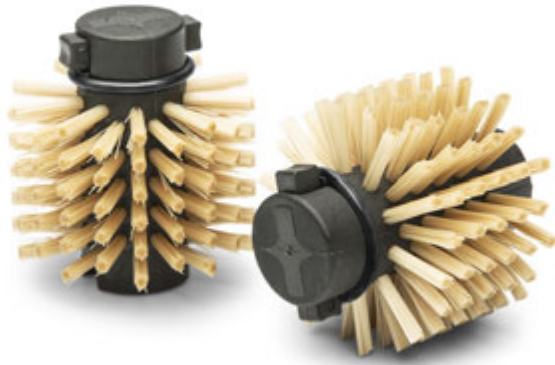

## Replaceable brushes (fiber) in pairs for WATC100M / WATC100F

Item No: WATCBF

Replaceable brushes, fiber, WATC

Versatile. Efficient. Powerful Cleaning.

### KEY FEATURES

- + Fine bristled fiber brushes (non-metal)
- + For careful cleaning of soldering tips and tweezers
- + For smaller, fine soldering tips
- + Quick and easy cleaning, extends the life of the tip compared to manual cleaning.
- + Simple, user-friendly brush replacement
- + Diameter: 43 mm
- + Scope of delivery: 2x Fiber Brushes