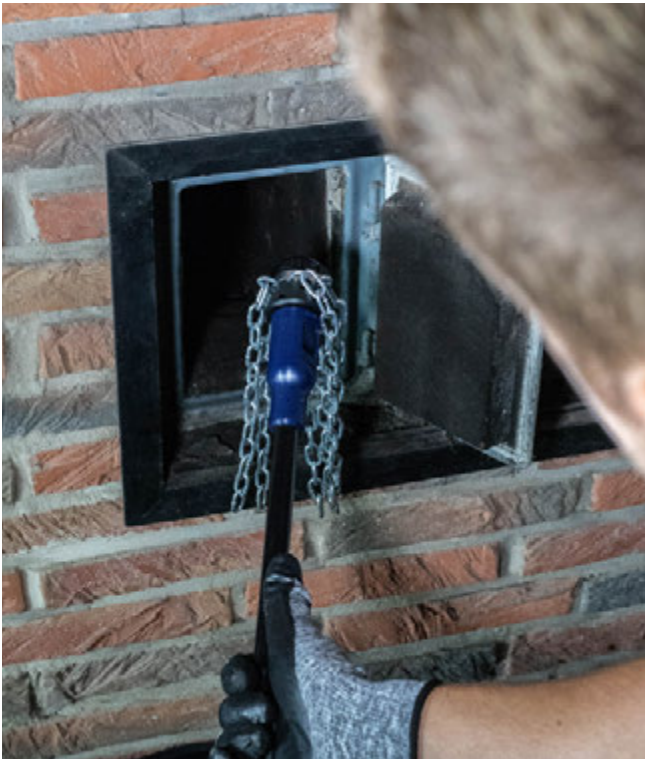

WÖHLER

SIMPLE. QUICK. CLEAN.

Wohler Snap & Sweep®

Effective sweeping with rotating cleaning tools

Wohler Snap & Sweep®

Effective sweeping with rotating cleaning tools

With Wohler Snap & Sweep® quick and thorough sweeping is a simple one man show. Different cleaning tools can be connected to the sweeping rods with snap-in quick connectors. The perfect preparation for every on-site sweeping situation. The rods can be rotated by a cordless screwdriver or drill, so that even persistent soot will be easily removed. You can attach additional rods in seconds, so that you only

Simple. Quick. Professional. Your customers will be impressed!

- ▶ One system – numerous applications: Stainless steel chimneys, large brick chimneys, basic cleaning before reconstruction
- ▶ Stable, robust, flexible
- ▶ Gentle sweeping with brushes and nylon wires and powerful sweeping with chains
- ▶ One-man-operation: You do it all by yourself
- ▶ Snap-in quick connectors for time saving handling
- ▶ Rotating power sweeping driven by cordless screwdriver or drill
- ▶ Perfect rod length for every job requirement
- ▶ Comfortable and clean transport in the carrying bag
- ▶ Stable synthetic plug-in connection – Sweeping without damage even in stainless steel chimneys

Unused tools can be placed on the open carrying bag to keep the working area clean.

With just one click you affix the sweeping attachment to the rod.

The universal rotary head can be equipped with chains. So even persistent soot is no longer a problem for you.

For intensive cleaning, use a cordless screwdriver or drill to rotate the rod.

Cleaning rod with snap in quick connectors

Sweeping rods with synthetic 2-point snap-in quick connectors, ideal power transmission and scratch-free cleaning even of stainless steel chimneys.