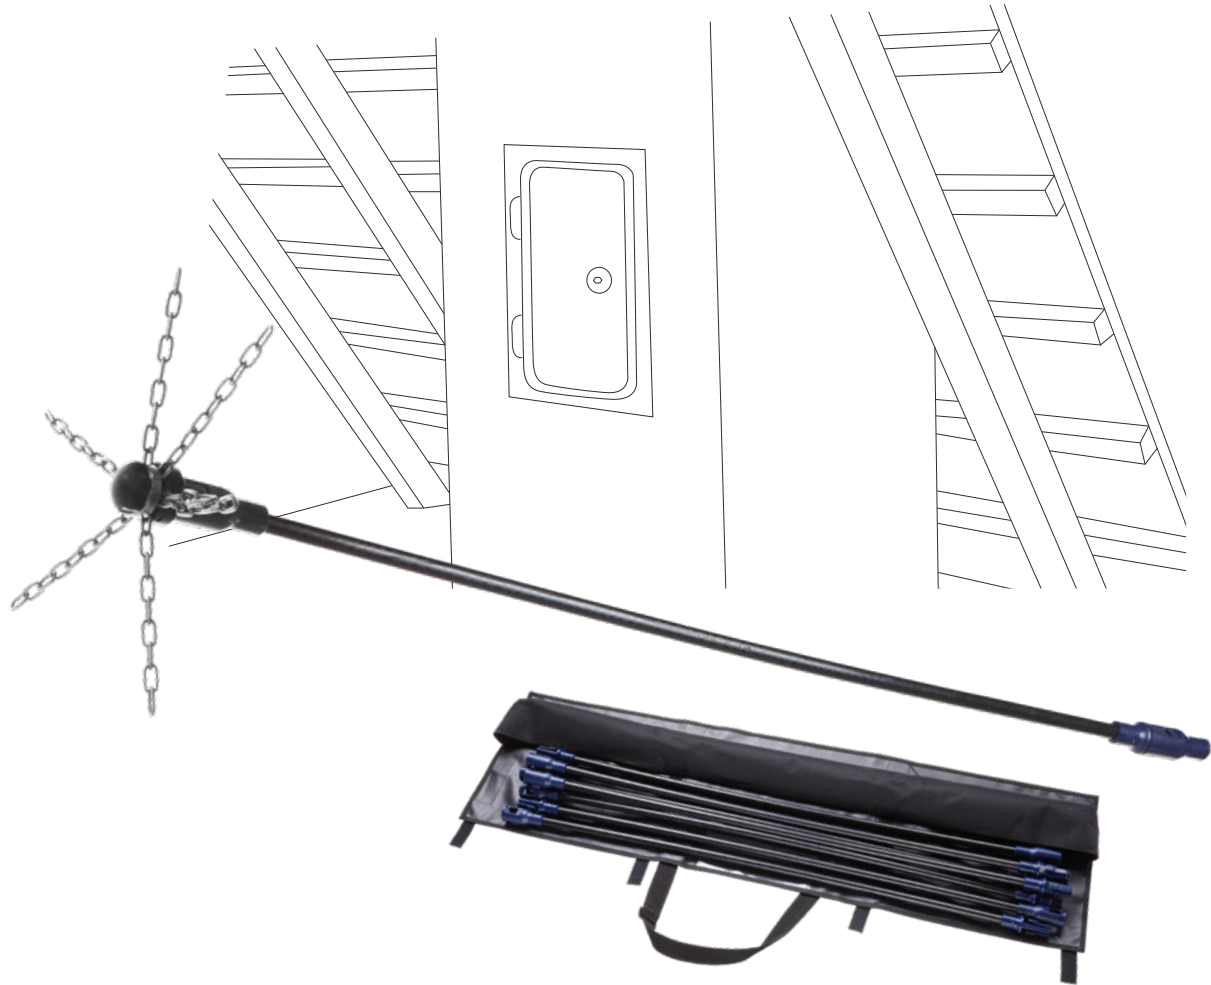

WÖHLER

SIMPLE. QUICK. CLEAN.

Wohler Snap & Sweep®

Effective sweeping with rotating cleaning tools

Wohler Snap & Sweep®

Effective sweeping with rotating cleaning tools

With Wohler Snap & Sweep® quick and thorough sweeping is a simple one man show. Different cleaning tools can be connected to the sweeping rods with snap-in quick connectors. The perfect preparation for every on-site sweeping situation. The rods can be rotated by a cordless screwdriver or drill, so that even persistent soot will be easily removed. You can attach additional rods in seconds, so that you only

work with the rod length you need: Step by step, rod by rod you can work through the whole chimney. The Wohler Snap & Sweep® carrying bag ensures clean transportation and a clean work area as well, because it can also be used as a protection pad.

Simple. Quick. Professional. Your customers will be impressed!

- ▶ One system – numerous applications: Stainless steel chimneys, large brick chimneys, basic cleaning before reconstruction
- ▶ Stable, robust, flexible
- ▶ Gentle sweeping with brushes and nylon wires and powerful sweeping with chains
- ▶ One-man-operation: You do it all by yourself
- ▶ Snap-in quick connectors for time saving handling
- ▶ Rotating power sweeping driven by cordless screwdriver or drill
- ▶ Perfect rod length for every job requirement
- ▶ Comfortable and clean transport in the carrying bag
- ▶ Stable synthetic plug-in connection – Sweeping without damage even in stainless steel chimneys

For intensive cleaning, use a cordless screwdriver or drill to rotate the rod.

Cleaning rod with snap in quick connectors

Sweeping rods with synthetic 2-point snap-in quick connectors, ideal power transmission and scratch-free cleaning even of stainless steel chimneys.